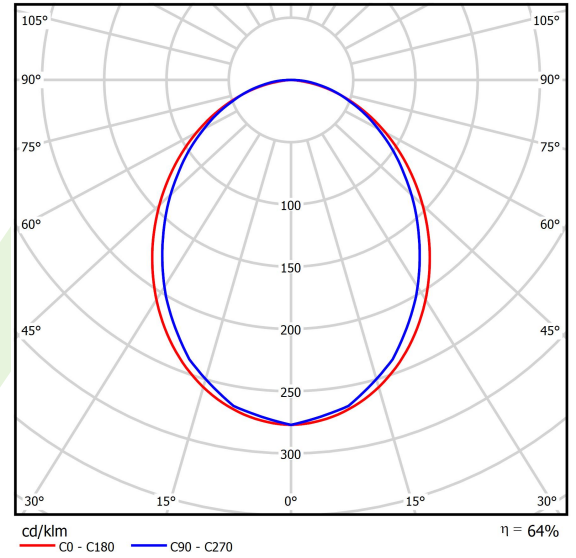

Mechanical data

Assembly	surface mounted on slings
Material	aluminum
Color	RAL 9006 (grey)
Diffuser	PLX (PMMA opal)
Impact resistant	IK04
Dimensions [mm]	1698 x 48 x 70

A graph of light