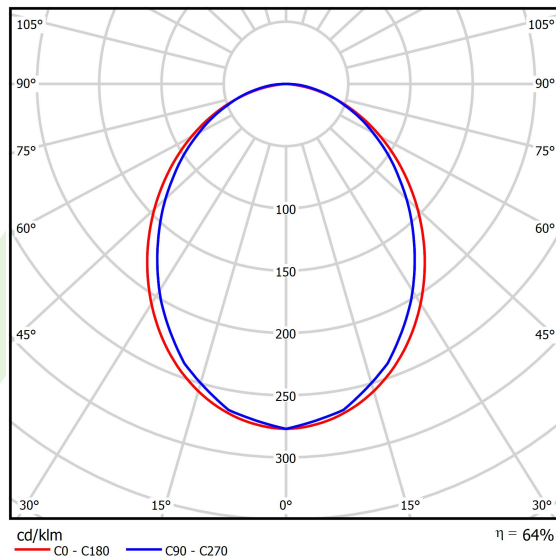

Mechanical data

Assembly	surface mounted on slings
Material	aluminum
Color	RAL 9006 (grey)
Diffuser	PLX (PMMA opal)
Impact resistant	IK04
Dimensions [mm]	1698 x 48 x 70

A graph of light