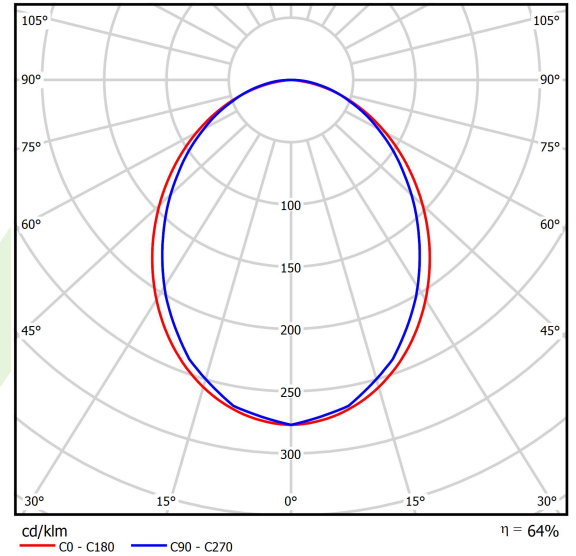

Mechanical data

Assembly	surface mounted on slings
Material	aluminum
Color	anodised aluminum
Diffuser	PLX (PMMA opal)
Impact resistant	IK04
Dimensions [mm]	1698 x 48 x 70

A graph of light