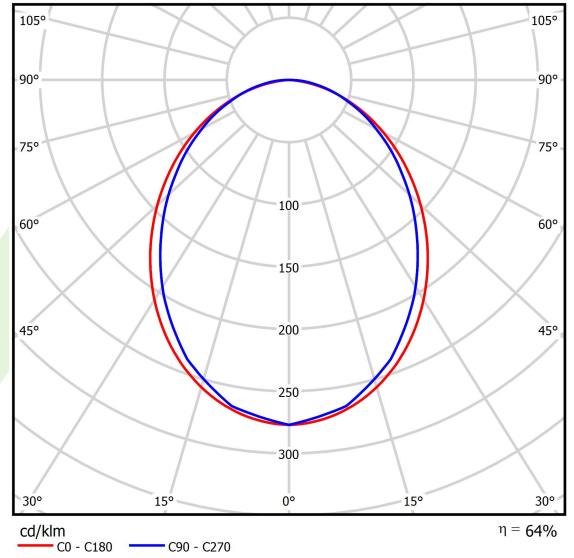

Mechanical data

Assembly	surface mounted on slings
Material	aluminum
Color	anodised aluminum
Diffuser	PLX (PMMA opal)
Impact resistant	IK04
Dimensions [mm]	1698 x 48 x 70

A graph of light