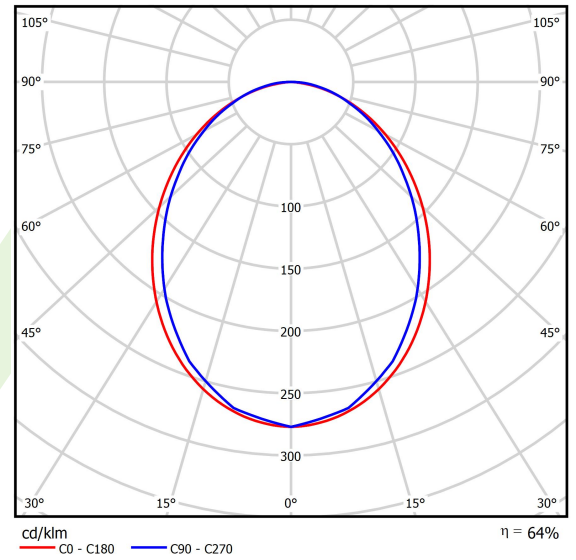

Mechanical data

Assembly	surface mounted on slings
Material	aluminum
Color	RAL 9005 (black)
Diffuser	PLX (PMMA opal)
Impact resistant	IK04
Dimensions [mm]	1698 x 48 x 70

A graph of light