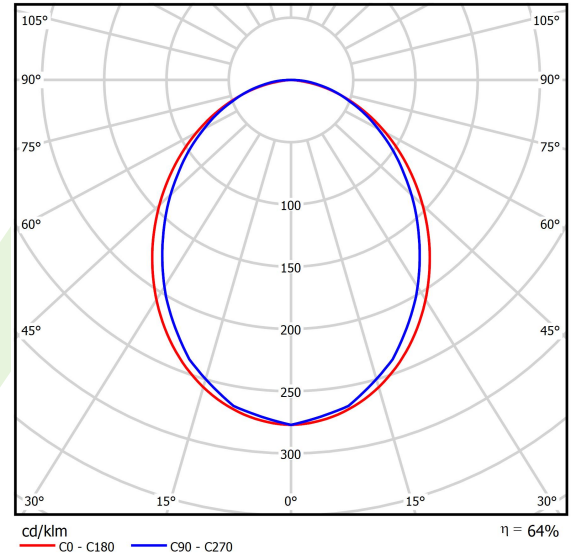

Product: X-LINE SLIM L-DOWN LED 3900 PLX E 21 830 / L-1698MM S-1,5M

Index: 19.4089.2511.21

Description

The luminaire is made of aluminum profile. There is only lower half-space light distribution (L-DOWN). Comparing to the traditional X-Line LED, size of the luminaire has been reduced, and all construction has been closed in a narrow 48 mm profile, which gives now a more elegant form of the product. The X-Line Slim uses a PLX or Micro-PRM opal diffuser or lenses. All of this allows to manipulate light and create lighting systems, facilitating the creation of comfortable vision in the interiors and their aesthetic appearance. The X-Line Slim luminaire is designed for mounting on suspensions.

Product information

Category	Surface mounted luminaires
Family	X-LINE SLIM LED
Name	X-LINE SLIM L-DOWN LED 3900 PLX E 21 830 / L-1698MM S-1,5M
Index	19.4089.2511.21

Light and electrical data

Light source	LED
Luminous flux LED [lm]	3807
LED power [W]	18,6
Luminaire luminous flux [lm]	2436,5
Power of luminaire [W]	21,1
Luminaire's light efficiency [lm/W]	115,5
Color of the light [K]	3000
CRI	>80
SDCM (LED sources)	3
Beam angle [°]	(C0-C180) / (C90-C270) - 96,4° / 90,2°
Photobiological risk class (IEC/EN 62471)	RG0
Protection against electric shock	I
Protection degree	IP40
Voltage	220..240 V, 50..60 Hz
Lifetime of LED sources [h]	100000
Lx/By	L80/B10
Operating temperature range [°C]	5 ÷ 35
Driver	standard on/off (E)
Power factor cos φ	>0,95
Circuit load capacity	25 (B10), 40 (B16), 39 (C10), 62 (C16)

Mechanical data

Assembly	surface mounted on slings
Material	aluminum
Color	RAL 9006 (grey)
Diffuser	PLX (PMMA opal)
Impact resistant	IK04
Dimensions [mm]	1698 x 48 x 70

A graph of light

Accessories

Index 6E1-500KWANK-3