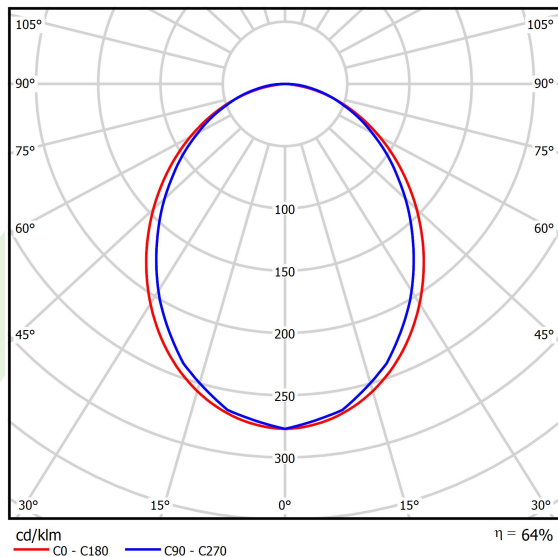

Mechanical data

Assembly	surface mounted on slings
Material	aluminum
Color	anodised aluminum
Diffuser	PLX (PMMA opal)
Impact resistant	IK04
Dimensions [mm]	1698 x 48 x 70

A graph of light