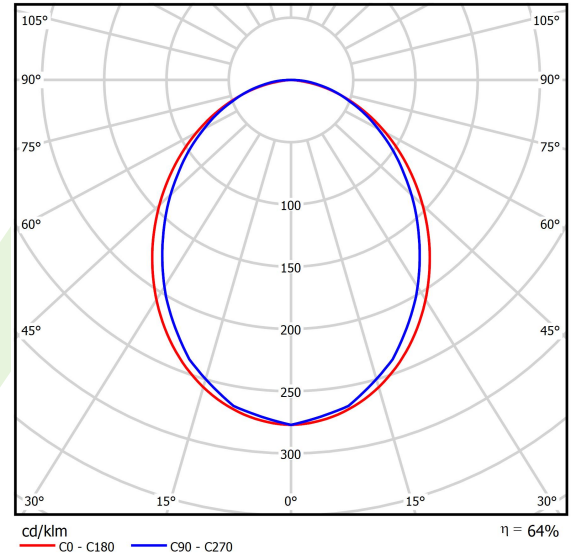

Product: X-LINE SLIM L-DOWN LED 4400 PLX EDD 21 840 / L-1138MM S-1,5M**Index:** 19.4089.1623.21

Description

The luminaire is made of aluminum profile. There is only lower half-space light distribution (L-DOWN). Comparing to the traditional X-Line LED, size of the luminaire has been reduced, and all construction has been closed in a narrow 48 mm profile, which gives now a more elegant form of the product. The X-Line Slim uses a PLX or Micro-PRM opal diffuser or lenses. All of this allows to manipulate light and create lighting systems, facilitating the creation of comfortable vision in the interiors and their aesthetic appearance. The X-Line Slim luminaire is designed for mounting on suspensions. There is the possibility of fitting a luminaire with a sound-absorbing housing.

Product information

Category	Surface mounted luminaires
Family	X-LINE SLIM LED
Name	X-LINE SLIM L-DOWN LED 4400 PLX EDD 21 840 / L-1138MM S-1,5M
Index	19.4089.1623.21

Light and electrical data

Light source	LED
Luminous flux LED [lm]	4676
LED power [W]	21,8
Luminaire luminous flux [lm]	2992,6
Power of luminaire [W]	24,8
Luminaire's light efficiency [lm/W]	120,7
Color of the light [K]	4000
CRI	>80
SDCM (LED sources)	3
Beam angle [°]	(C0-C180) / (C90-C270) - 96,4° / 90,2°
Photobiological risk class (IEC/EN 62471)	RG0
Protection against electric shock	I
Protection degree	IP40
Voltage	220..240 V, 50..60 Hz
Lifetime of LED sources [h]	100000
Lx/By	L80/B10
Operating temperature range [°C]	5 ÷ 35
Driver	DIM DALI (EDD)
Power factor cos φ	>0,95
Circuit load capacity	17 (B10), 28 (B16), 26 (C10), 41 (C16)

Mechanical data

Assembly	surface mounted on slings
Material	aluminum
Color	RAL 9006 (grey)
Diffuser	PLX (PMMA opal)
Impact resistant	IK04
Dimensions [mm]	1138 x 48 x 70

A graph of light

Accessories

Index 6E1-500KWANK-5