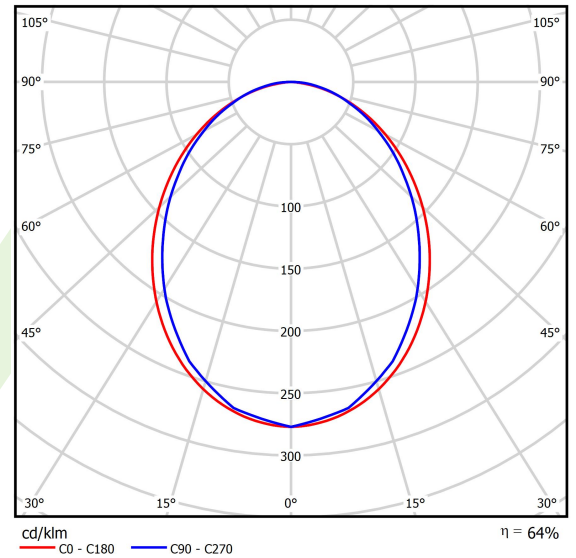

Mechanical data

Assembly	surface mounted on slings
Material	aluminum
Color	RAL 9005 (black)
Diffuser	PLX (PMMA opal)
Impact resistant	IK04
Dimensions [mm]	1138 x 48 x 70

A graph of light