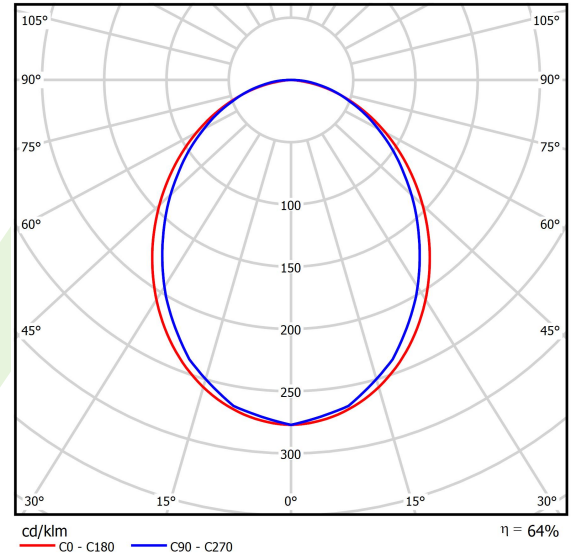

Product: X-LINE SLIM L-DOWN LED 4400 PLX E 21 840 / L-1138MM S-1,5M

Index: 19.4089.1621.21

Description

The luminaire is made of aluminum profile. There is only lower half-space light distribution (L-DOWN). Comparing to the traditional X-Line LED, size of the luminaire has been reduced, and all construction has been closed in a narrow 48 mm profile, which gives now a more elegant form of the product. The X-Line Slim uses a PLX or Micro-PRM opal diffuser or lenses. All of this allows to manipulate light and create lighting systems, facilitating the creation of comfortable vision in the interiors and their aesthetic appearance. The X-Line Slim luminaire is designed for mounting on suspensions. There is the possibility of fitting a luminaire with a sound-absorbing housing.

Product information

Category	Surface mounted luminaires
Family	X-LINE SLIM LED
Name	X-LINE SLIM L-DOWN LED 4400 PLX E 21 840 / L-1138MM S-1,5M
Index	19.4089.1621.21

Light and electrical data

Light source	LED
Luminous flux LED [lm]	4676
LED power [W]	21,8
Luminaire luminous flux [lm]	2992,6
Power of luminaire [W]	24,8
Luminaire's light efficiency [lm/W]	120,7
Color of the light [K]	4000
CRI	>80
SDCM (LED sources)	3
Beam angle [°]	(C0-C180) / (C90-C270) - 96,4° / 90,2°
Photobiological risk class (IEC/EN 62471)	RG0
Protection against electric shock	I
Protection degree	IP40
Voltage	220..240 V, 50..60 Hz
Lifetime of LED sources [h]	100000
Lx/By	L80/B10
Operating temperature range [°C]	5 ÷ 35
Driver	standard on/off (E)
Power factor cos φ	>0,95
Circuit load capacity	25 (B10), 40 (B16), 39 (C10), 62 (C16)

Mechanical data

Assembly	surface mounted on slings
Material	aluminum
Color	RAL 9006 (grey)
Diffuser	PLX (PMMA opal)
Impact resistant	IK04
Dimensions [mm]	1138 x 48 x 70

A graph of light

Accessories

Index 6E1-500KWANK-3