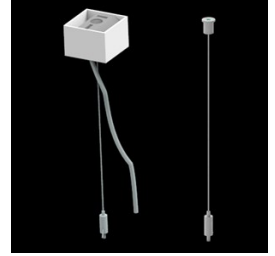

## Description

The luminaire is made of aluminum profile. There is only lower half-space light distribution (L-DOWN). Comparing to the traditional X-Line LED, size of the luminaire has been reduced, and all construction has been closed in a narrow 48 mm profile, which gives now a more elegant form of the product. The X-Line Slim uses a PLX or Micro-PRM opal diffuser or lenses. All of this allows to manipulate light and create lighting systems, facilitating the creation of comfortable vision in the interiors and their aesthetic appearance. The X-Line Slim luminaire is designed for mounting on suspensions. There is the possibility of fitting a luminaire with a sound-absorbing housing.

## Mechanical data

Assembly	surface mounted on slings
Material	aluminum
Color	RAL 9006 (grey)
Diffuser	PLX (PMMA opal)
Impact resistant	IK04
Dimensions [mm]	1138 x 48 x 70

## A graph of light

**Accessories**

Index 6E1-500KWANK-5  
Name SUSPENSION NEW TYPE-A+B 24  
LENGHT 1,5M WIRE 5X SET

Index 6E1-8670-B-1,5-5X  
Name SUSPENSION NEW TYPE-F  
LENGHT-1,5 METER WIRE 5X 1-  
POINT

Index 19.3272.1205.00  
Name SUSPENSION NEW TYPE-E  
LENGHT-1,5 METER WITHOUT  
WIRE 1-POINT

Index 6E1-500KWB24K-5  
Name SUSPENSION NEW TYPE-A+E 24  
LENGHT 1,5M WIRE 5X SET

Index 6E1-9875-4-1,5-5X  
Name SUSPENSION NEW TYPE-D  
LENGHT-1,5 METER WIRE 5X 1-  
POINT