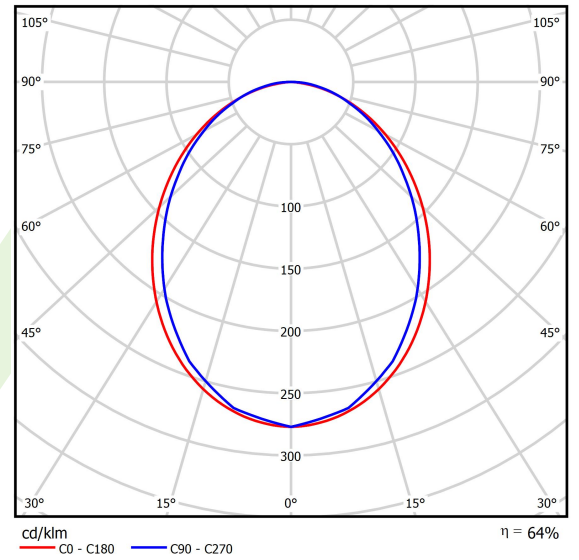

Product: X-LINE SLIM L-DOWN LED 4400 PLX EDD 24 830 / L-1138MM S-1,5M

Index: 19.4089.1613.24

Description

The luminaire is made of aluminum profile. There is only lower half-space light distribution (L-DOWN). Comparing to the traditional X-Line LED, size of the luminaire has been reduced, and all construction has been closed in a narrow 48 mm profile, which gives now a more elegant form of the product. The X-Line Slim uses a PLX or Micro-PRM opal diffuser or lenses. All of this allows to manipulate light and create lighting systems, facilitating the creation of comfortable vision in the interiors and their aesthetic appearance. The X-Line Slim luminaire is designed for mounting on suspensions. There is the possibility of fitting a luminaire with a sound-absorbing housing.

Product information

Category	Surface mounted luminaires
Family	X-LINE SLIM LED
Name	X-LINE SLIM L-DOWN LED 4400 PLX EDD 24 830 / L-1138MM S-1,5M
Index	19.4089.1613.24

Light and electrical data

Light source	LED
Luminous flux LED [lm]	4442
LED power [W]	21,8
Luminaire luminous flux [lm]	2842,9
Power of luminaire [W]	24,8
Luminaire's light efficiency [lm/W]	132,6
Color of the light [K]	3000
CRI	>80
SDCM (LED sources)	3
Beam angle [°]	(C0-C180) / (C90-C270) - 96,4° / 90,2°
Photobiological risk class (IEC/EN 62471)	RG0
Protection against electric shock	I
Protection degree	IP40
Voltage	220..240 V, 50..60 Hz
Lifetime of LED sources [h]	100000
Lx/By	L80/B10
Operating temperature range [°C]	5 ÷ 35
Driver	DIM DALI (EDD)
Power factor cos φ	>0,95
Circuit load capacity	17 (B10), 28 (B16), 26 (C10), 41 (C16)

Mechanical data

Assembly	surface mounted on slings
Material	aluminum
Color	anodised aluminum
Diffuser	PLX (PMMA opal)
Impact resistant	IK04
Dimensions [mm]	1138 x 48 x 70

A graph of light

Accessories

Index 6E1-500KWANK-5