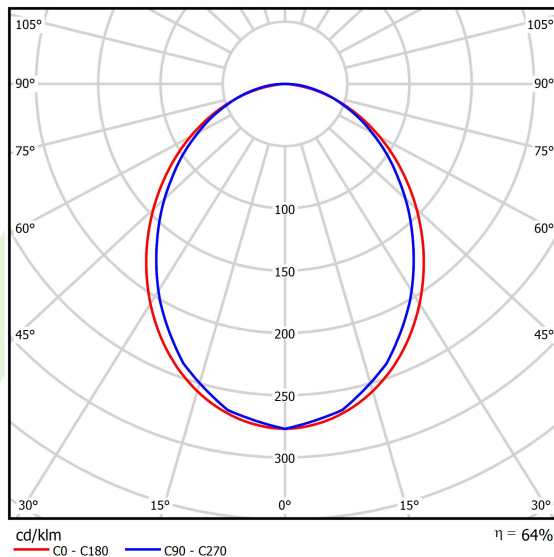

Mechanical data

Assembly	surface mounted on slings
Material	aluminum
Color	RAL 9005 (black)
Diffuser	PLX (PMMA opal)
Impact resistant	IK04
Dimensions [mm]	1138 x 48 x 70

A graph of light