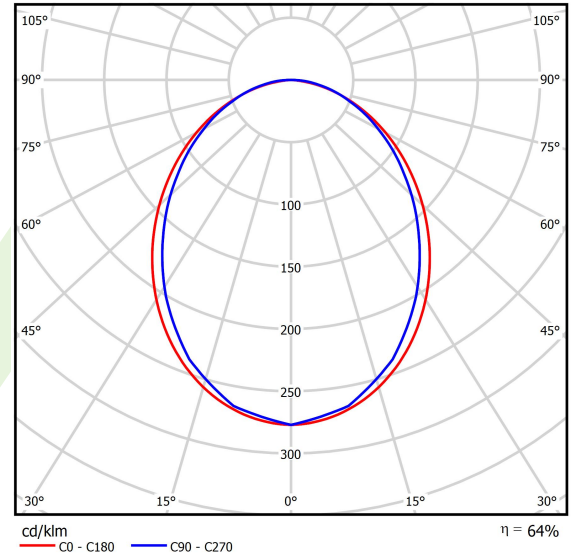

Mechanical data

Assembly	surface mounted on slings
Material	aluminum
Color	RAL 9005 (black)
Diffuser	PLX (PMMA opal)
Impact resistant	IK04
Dimensions [mm]	1138 x 48 x 70

A graph of light