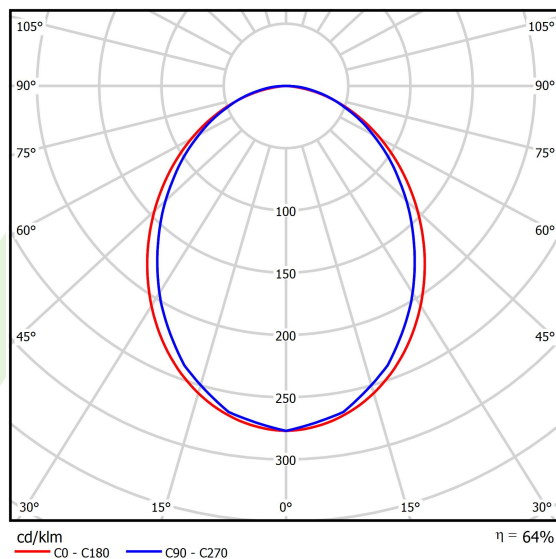

Mechanical data

Assembly	surface mounted on slings
Material	aluminum
Color	RAL 9006 (grey)
Diffuser	PLX (PMMA opal)
Impact resistant	IK04
Dimensions [mm]	1138 x 48 x 70

A graph of light