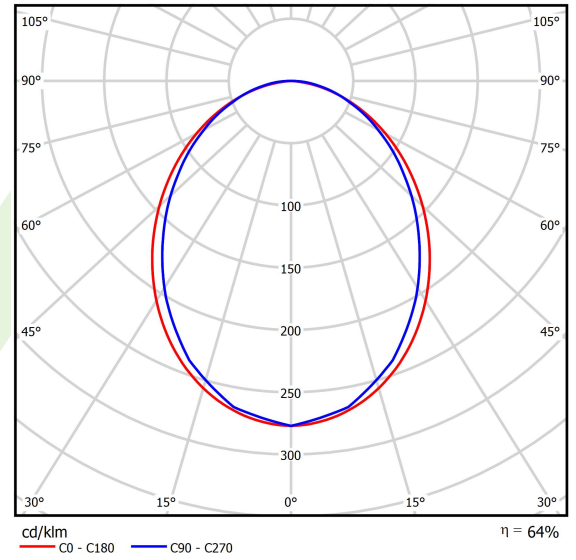

Product: X-LINE SLIM L-DOWN LED 2600 PLX E 24 840 / L-1138MM S-1,5M

Index: 19.4089.1321.24

Description

The luminaire is made of aluminum profile. There is only lower half-space light distribution (L-DOWN). Comparing to the traditional X-Line LED, size of the luminaire has been reduced, and all construction has been closed in a narrow 48 mm profile, which gives now a more elegant form of the product. The X-Line Slim uses a PLX or Micro-PRM opal diffuser or lenses. All of this allows to manipulate light and create lighting systems, facilitating the creation of comfortable vision in the interiors and their aesthetic appearance. The X-Line Slim luminaire is designed for mounting on suspensions. There is the possibility of fitting a luminaire with a sound-absorbing housing.

Product information

Category	Surface mounted luminaires
Family	X-LINE SLIM LED
Name	X-LINE SLIM L-DOWN LED 2600 PLX E 24 840 / L-1138MM S-1,5M
Index	19.4089.1321.24

Light and electrical data

Light source	LED
Luminous flux LED [lm]	2672
LED power [W]	12,4
Luminaire luminous flux [lm]	1710,1
Power of luminaire [W]	14,1
Luminaire's light efficiency [lm/W]	121,3
Color of the light [K]	4000
CRI	>80
SDCM (LED sources)	3
Beam angle [°]	(C0-C180) / (C90-C270) - 96,4° / 90,2°
Photobiological risk class (IEC/EN 62471)	RG0
Protection against electric shock	I
Protection degree	IP40
Voltage	220..240 V, 50..60 Hz
Lifetime of LED sources [h]	100000
Lx/By	L80/B10
Operating temperature range [°C]	5 ÷ 35
Driver	standard on/off (E)
Power factor cos φ	>0,95
Circuit load capacity	22 (B10), 34 (B16), 33 (C10), 54 (C16)

Mechanical data

Assembly	surface mounted on slings
Material	aluminum
Color	anodised aluminum
Diffuser	PLX (PMMA opal)
Impact resistant	IK04
Weight [kg]	2
Dimensions [mm]	1138 x 48 x 70

A graph of light

Accessories