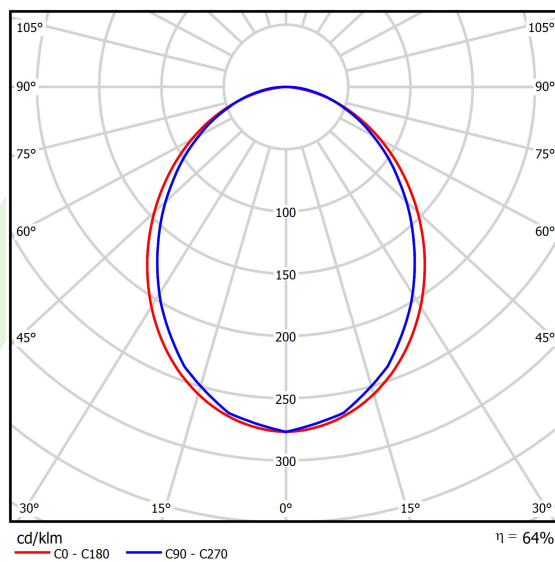

Product: X-LINE SLIM L-DOWN LED 2600 PLX E 24 840 / L-1138MM S-1,5M**Index:** 19.4089.1321.24

Description

The luminaire is made of aluminum profile. There is only lower half-space light distribution (L-DOWN). Comparing to the traditional X-Line LED, size of the luminaire has been reduced, and all construction has been closed in a narrow 48 mm profile, which gives now a more elegant form of the product. The X-Line Slim uses a PLX or Micro-PRM opal diffuser or lenses. All of this allows to manipulate light and create lighting systems, facilitating the creation of comfortable vision in the interiors and their aesthetic appearance. The X-Line Slim luminaire is designed for mounting on suspensions. There is the possibility of fitting a luminaire with a sound-absorbing housing.

Product information

Category	Surface mounted luminaires
Family	X-LINE SLIM LED
Name	X-LINE SLIM L-DOWN LED 2600 PLX E 24 840 / L-1138MM S-1,5M
Index	19.4089.1321.24

Light and electrical data

Light source	LED
Luminous flux LED [lm]	2672
LED power [W]	12,4
Luminaire luminous flux [lm]	1710,1
Power of luminaire [W]	14,1
Luminaire's light efficiency [lm/W]	121,3
Color of the light [K]	4000
CRI	>80
SDCM (LED sources)	3
Beam angle [°]	(C0-C180) / (C90-C270) - 96,4° / 90,2°
Photobiological risk class (IEC/EN 62471)	RG0
Protection against electric shock	I
Protection degree	IP40
Voltage	220..240 V, 50..60 Hz
Lifetime of LED sources [h]	100000
Lx/By	L80/B10
Operating temperature range [°C]	5 ÷ 35
Driver	standard on/off (E)
Power factor cos φ	>0,95
Circuit load capacity	22 (B10), 34 (B16), 33 (C10), 54 (C16)

Mechanical data

Assembly	surface mounted on slings
Material	aluminum
Color	anodised aluminum
Diffuser	PLX (PMMA opal)
Impact resistant	IK04
Weight [kg]	2
Dimensions [mm]	1138 x 48 x 70

A graph of light

Accessories