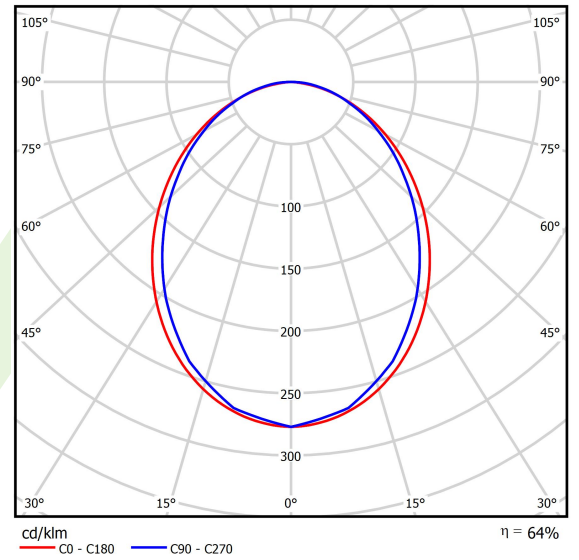

## Light and electrical data

Light source	LED
Luminous flux LED [lm]	2672
LED power [W]	12,4
Luminaire luminous flux [lm]	1710,1
Power of luminaire [W]	14,1
Luminaire's light efficiency [lm/W]	121,3
Color of the light [K]	4000
CRI	>80
SDCM (LED sources)	3
Beam angle [°]	(C0-C180) / (C90-C270) - 96,4° / 90,2°
Photobiological risk class (IEC/EN 62471)	RG0
Protection against electric shock	I
Protection degree	IP40
Voltage	220..240 V, 50..60 Hz
Lifetime of LED sources [h]	100000
Lx/By	L80/B10
Operating temperature range [°C]	5 ÷ 35
Driver	standard on/off (E)
Power factor cos φ	>0,95
Circuit load capacity	25 (B10), 40 (B16), 39 (C10), 62 (C16)

## A graph of light