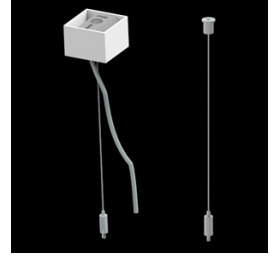

Index 6E1-500KWB24K-5
Name SUSPENSION NEW TYPE-A+E 24
LENGHT 1,5M WIRE 5X SET