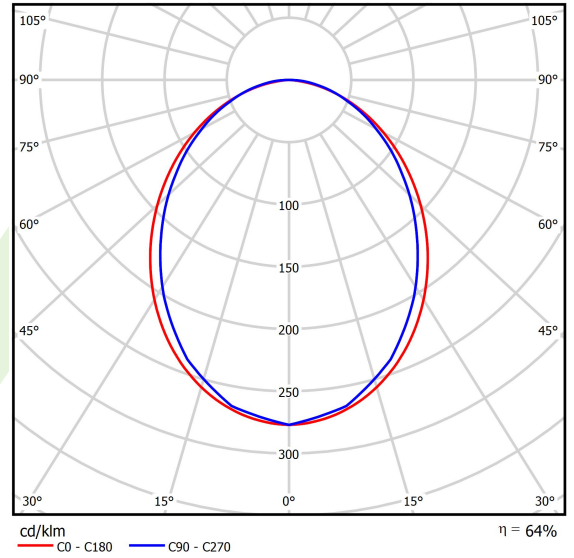

Mechanical data

Assembly	surface mounted on slings
Material	aluminum
Color	anodised aluminum
Diffuser	PLX (PMMA opal)
Impact resistant	IK04
Dimensions [mm]	1138 x 48 x 70

A graph of light