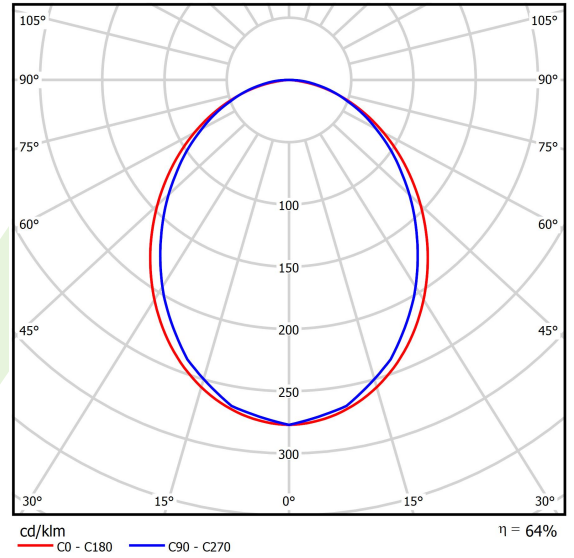

Product: X-LINE SLIM L-DOWN LED 2600 PLX EDD 24 830 / L-1138MM S-1,5M**Index:** 19.4089.1313.24

Description

The luminaire is made of aluminum profile. There is only lower half-space light distribution (L-DOWN). Comparing to the traditional X-Line LED, size of the luminaire has been reduced, and all construction has been closed in a narrow 48 mm profile, which gives now a more elegant form of the product. The X-Line Slim uses a PLX or Micro-PRM opal diffuser or lenses. All of this allows to manipulate light and create lighting systems, facilitating the creation of comfortable vision in the interiors and their aesthetic appearance. The X-Line Slim luminaire is designed for mounting on suspensions. There is the possibility of fitting a luminaire with a sound-absorbing housing.

Product information

Category	Surface mounted luminaires
Family	X-LINE SLIM LED
Name	X-LINE SLIM L-DOWN LED 2600 PLX EDD 24 830 / L-1138MM S-1,5M
Index	19.4089.1313.24

Light and electrical data

Light source	LED
Luminous flux LED [lm]	2538
LED power [W]	12,4
Luminaire luminous flux [lm]	1624,3
Power of luminaire [W]	14,1
Luminaire's light efficiency [lm/W]	115,2
Color of the light [K]	3000
CRI	>80
SDCM (LED sources)	3
Beam angle [°]	(C0-C180) / (C90-C270) - 96,4° / 90,2°
Photobiological risk class (IEC/EN 62471)	RG0
Protection against electric shock	I
Protection degree	IP40
Voltage	220..240 V, 50..60 Hz
Lifetime of LED sources [h]	100000
Lx/By	L80/B10
Operating temperature range [°C]	5 ÷ 35
Driver	DIM DALI (EDD)
Power factor cos φ	>0,95
Circuit load capacity	20 (B10), 31 (B16), 33 (C10), 53 (C16)

Mechanical data

Assembly	surface mounted on slings
Material	aluminum
Color	anodised aluminum
Diffuser	PLX (PMMA opal)
Impact resistant	IK04
Dimensions [mm]	1138 x 48 x 70

A graph of light

Accessories

Index 6E1-500KWANK-5
Name SUSPENSION NEW TYPE-A+B 24
LENGHT 1,5M WIRE 5X SET