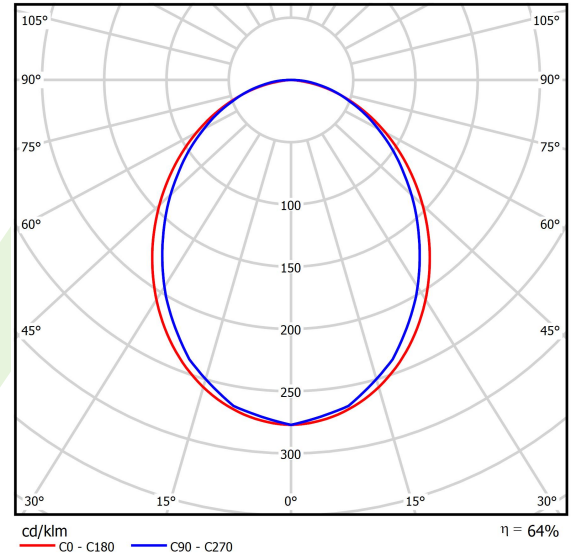

Mechanical data

Assembly	surface mounted on slings
Material	aluminum
Color	anodised aluminum
Diffuser	PLX (PMMA opal)
Impact resistant	IK04
Dimensions [mm]	1138 x 48 x 70

A graph of light