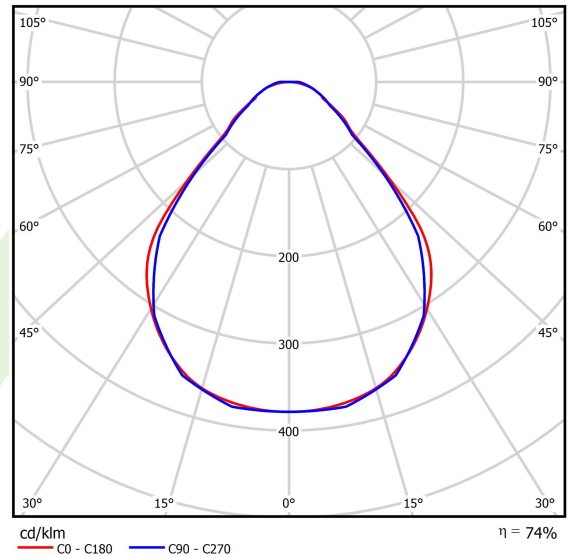

Mechanical data

Assembly	surface mounted on slings
Material	aluminum
Color	RAL 9006 (grey)
Diffuser	Micro-PRM (micro-prismatic diffuser PMMA)
Impact resistant	IK04
Dimensions [mm]	2258 x 48 x 70

A graph of light