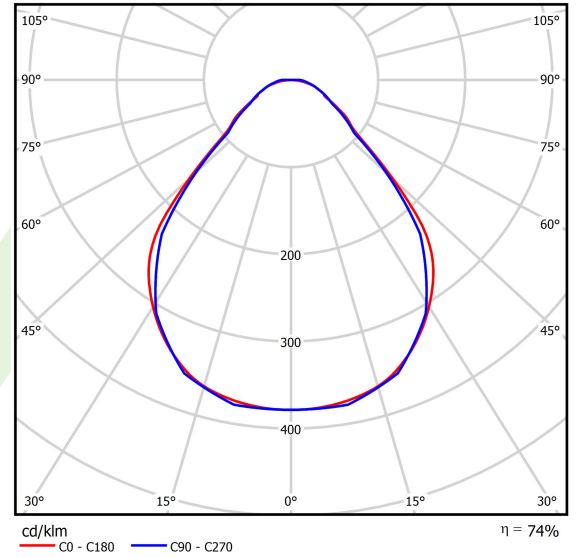

Product: X-LINE SLIM L-DOWN LED 8800 MICRO-PRM EDD 21 840 / L-2258MM S-1,5M

Index: 19.4089.6923.21

Description

The luminaire is made of aluminum profile. There is only lower half-space light distribution (L-DOWN). Comparing to the traditional X-Line LED, size of the luminaire has been reduced, and all construction has been closed in a narrow 48 mm profile, which gives now a more elegant form of the product. The X-Line Slim uses a PLX or Micro-PRM opal diffuser or lenses. All of this allows to manipulate light and create lighting systems, facilitating the creation of comfortable vision in the interiors and their aesthetic appearance. The X-Line Slim luminaire is designed for mounting on suspensions.

Product information

Category	Surface mounted luminaires
Family	X-LINE SLIM LED
Name	X-LINE SLIM L-DOWN LED 8800 MICRO-PRM EDD 21 840 / L-2258MM S-1,5M
Index	19.4089.6923.21

Light and electrical data

Light source	LED
Luminous flux LED [lm]	9352
LED power [W]	43,6
Luminaire luminous flux [lm]	6920,5
Power of luminaire [W]	49,5
Luminaire's light efficiency [lm/W]	139,8
Color of the light [K]	4000
CRI	>80
SDCM (LED sources)	3
Beam angle [°]	(C0-C180) / (C90-C270) - 88,4° / 86°
Photobiological risk class (IEC/EN 62471)	RG0
Protection against electric shock	I
Protection degree	IP40
Voltage	220..240 V, 50..60 Hz
Lifetime of LED sources [h]	100000
Lx/By	L80/B10
Operating temperature range [°C]	5 ÷ 35
Driver	DIM DALI (EDD)
Power factor cos φ	>0,95
Circuit load capacity	14 (B10), 23 (B16), 22 (C10), 35 (C16)

Mechanical data

Assembly	surface mounted on slings
Material	aluminum
Color	RAL 9006 (grey)
Diffuser	Micro-PRM (micro-prismatic diffuser PMMA)
Impact resistant	IK04
Dimensions [mm]	2258 x 48 x 70

A graph of light