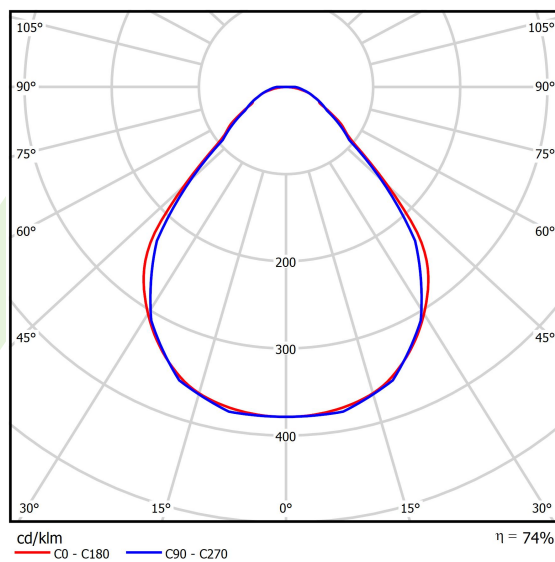

## Light and electrical data

Light source	LED
Luminous flux LED [lm]	9352
LED power [W]	43,6
Luminaire luminous flux [lm]	6920,5
Power of luminaire [W]	49,5
Luminaire's light efficiency [lm/W]	139,8
Color of the light [K]	4000
CRI	>80
SDCM (LED sources)	3
Beam angle [°]	(C0-C180) / (C90-C270) - 88,4° / 86°
Photobiological risk class (IEC/EN 62471)	RG0
Protection against electric shock	I
Protection degree	IP40
Voltage	220..240 V, 50..60 Hz
Lifetime of LED sources [h]	100000
Lx/By	L80/B10
Operating temperature range [°C]	5 ÷ 35
Driver	DIM DALI (EDD)
Power factor cos φ	>0,95
Circuit load capacity	14 (B10), 23 (B16), 22 (C10), 35 (C16)

**A graph of light**