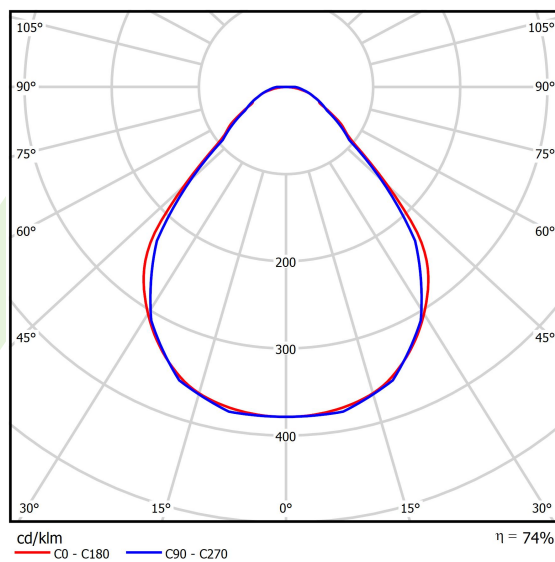

Mechanical data

Assembly	surface mounted on slings
Material	aluminum
Color	anodised aluminum
Diffuser	Micro-PRM (micro-prismatic diffuser PMMA)
Impact resistant	IK04
Weight [kg]	4
Dimensions [mm]	2258 x 48 x 70

A graph of light