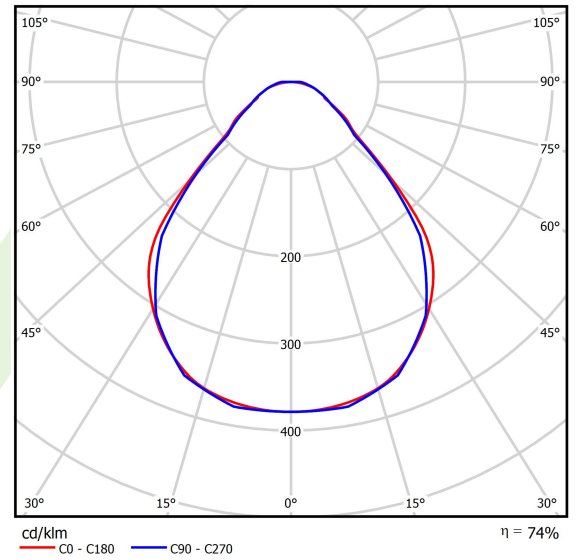

Product: X-LINE SLIM L-DOWN LED 8800 MICRO-PRM E 21 840 / L-2258MM S-1,5M

Index: 19.4089.6921.21

Description

The luminaire is made of aluminum profile. There is only lower half-space light distribution (L-DOWN). Comparing to the traditional X-Line LED, size of the luminaire has been reduced, and all construction has been closed in a narrow 48 mm profile, which gives now a more elegant form of the product. The X-Line Slim uses a PLX or Micro-PRM opal diffuser or lenses. All of this allows to manipulate light and create lighting systems, facilitating the creation of comfortable vision in the interiors and their aesthetic appearance. The X-Line Slim luminaire is designed for mounting on suspensions.

Product information

Category	Surface mounted luminaires
Family	X-LINE SLIM LED
Name	X-LINE SLIM L-DOWN LED 8800 MICRO-PRM E 21 840 / L-2258MM S-1,5M
Index	19.4089.6921.21

Light and electrical data

Light source	LED
Luminous flux LED [lm]	9352
LED power [W]	43,6
Luminaire luminous flux [lm]	6920,5
Power of luminaire [W]	49,5
Luminaire's light efficiency [lm/W]	139,8
Color of the light [K]	4000
CRI	>80
SDCM (LED sources)	3
Beam angle [°]	(C0-C180) / (C90-C270) - 88,4° / 86°
Photobiological risk class (IEC/EN 62471)	RG0
Protection against electric shock	I
Protection degree	IP40
Voltage	220..240 V, 50..60 Hz
Lifetime of LED sources [h]	100000
Lx/By	L80/B10
Operating temperature range [°C]	5 ÷ 35
Driver	standard on/off (E)
Power factor cos φ	>0,95
Circuit load capacity	12 (B10), 19 (B16), 20 (C10), 32 (C16)

Mechanical data

Assembly	surface mounted on slings
Material	aluminum
Color	RAL 9006 (grey)
Diffuser	Micro-PRM (micro-prismatic diffuser PMMA)
Impact resistant	IK04
Dimensions [mm]	2258 x 48 x 70

A graph of light