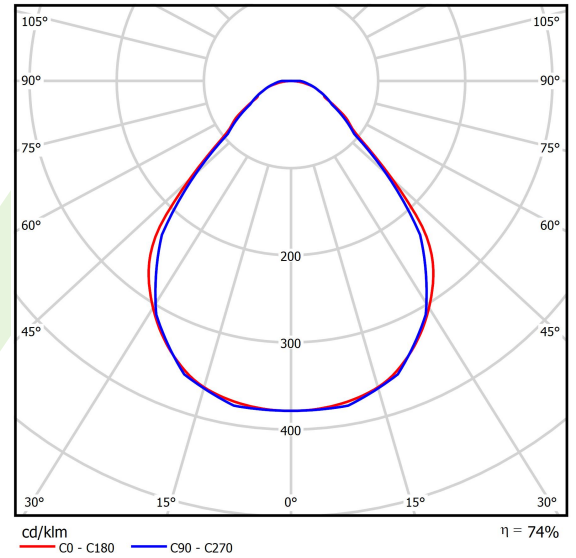

## Light and electrical data

Light source	LED
Luminous flux LED [lm]	9352
LED power [W]	43,6
Luminaire luminous flux [lm]	6920,5
Power of luminaire [W]	49,5
Luminaire's light efficiency [lm/W]	139,8
Color of the light [K]	4000
CRI	>80
SDCM (LED sources)	3
Beam angle [°]	(C0-C180) / (C90-C270) - 88,4° / 86°
Photobiological risk class (IEC/EN 62471)	RG0
Protection against electric shock	I
Protection degree	IP40
Voltage	220..240 V, 50..60 Hz
Lifetime of LED sources [h]	100000
Lx/By	L80/B10
Operating temperature range [°C]	5 ÷ 35
Driver	standard on/off (E)
Power factor cos φ	>0,95
Circuit load capacity	15 (B10), 25 (B16), 24 (C10), 38 (C16)

**A graph of light**