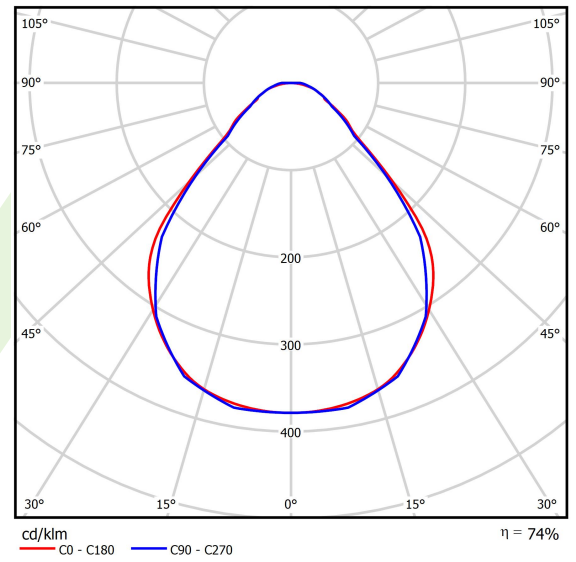

Mechanical data

Assembly	surface mounted on slings
Material	aluminum
Color	anodised aluminum
Diffuser	Micro-PRM (micro-prismatic diffuser PMMA)
Impact resistant	IK04
Weight [kg]	3,5
Dimensions [mm]	2258 x 48 x 70

A graph of light