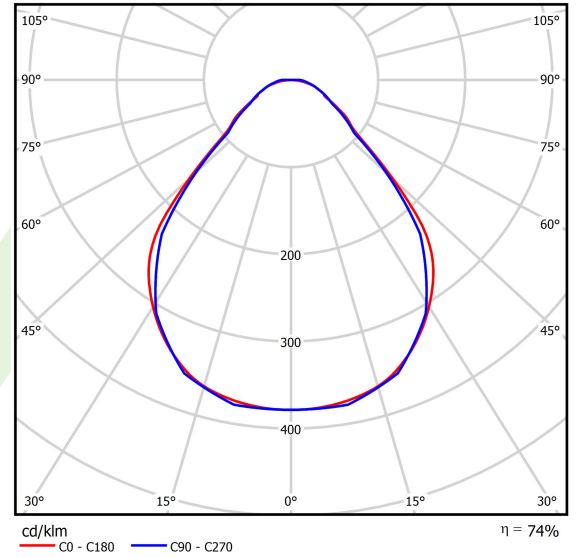

## Light and electrical data

Light source	LED
Luminous flux LED [lm]	9352
LED power [W]	43,6
Luminaire luminous flux [lm]	6920,5
Power of luminaire [W]	49,5
Luminaire's light efficiency [lm/W]	139,8
Color of the light [K]	4000
CRI	>80
SDCM (LED sources)	3
Beam angle [°]	(C0-C180) / (C90-C270) - 88,4° / 86°
Photobiological risk class (IEC/EN 62471)	RG0
Protection against electric shock	I
Protection degree	IP40
Voltage	220..240 V, 50..60 Hz
Lifetime of LED sources [h]	100000
Lx/By	L80/B10
Operating temperature range [°C]	5 ÷ 35
Driver	standard on/off (E)
Power factor cos φ	>0,95
Circuit load capacity	12 (B10), 19 (B16), 20 (C10), 32 (C16)

## A graph of light