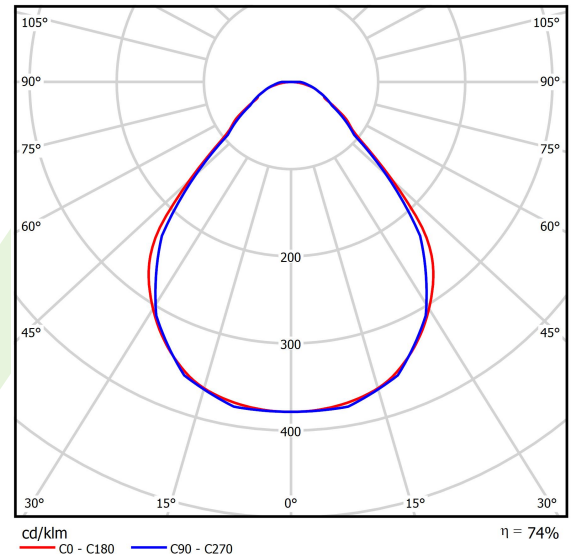

Mechanical data

Assembly	surface mounted on slings
Material	aluminum
Color	RAL 9016 (white)
Diffuser	Micro-PRM (micro-prismatic diffuser PMMA)
Impact resistant	IK04
Dimensions [mm]	2258 x 48 x 70

A graph of light