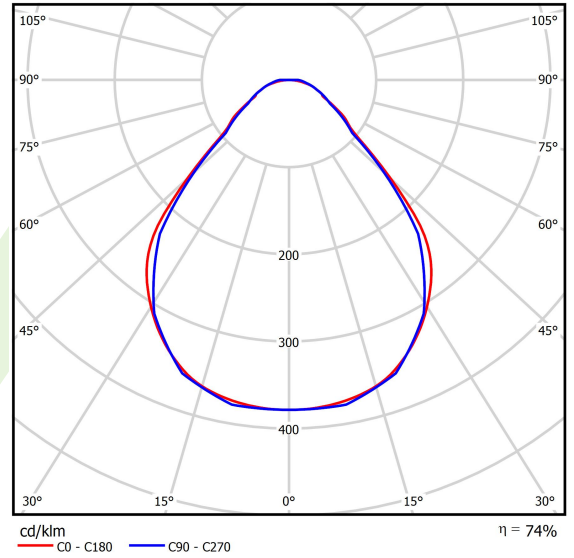

Mechanical data

Assembly	surface mounted on slings
Material	aluminum
Color	RAL 9006 (grey)
Diffuser	Micro-PRM (micro-prismatic diffuser PMMA)
Impact resistant	IK04
Dimensions [mm]	2258 x 48 x 70

A graph of light