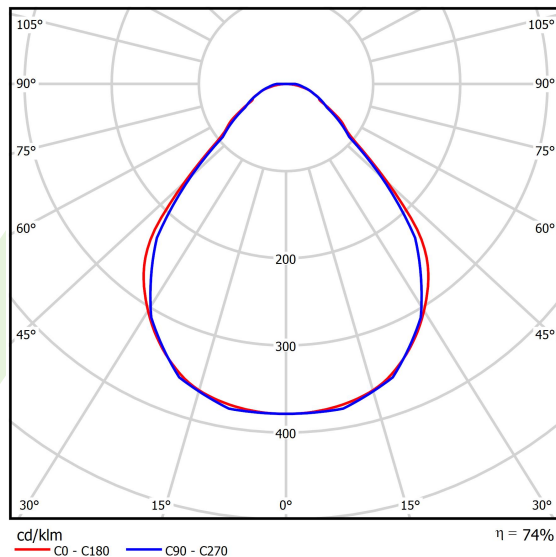

Product: X-LINE SLIM L-DOWN LED 8800 MICRO-PRM EDD 21 830 / L-2258MM S-1,5M

Index: 19.4089.6913.21

Description

The luminaire is made of aluminum profile. There is only lower half-space light distribution (L-DOWN). Comparing to the traditional X-Line LED, size of the luminaire has been reduced, and all construction has been closed in a narrow 48 mm profile, which gives now a more elegant form of the product. The X-Line Slim uses a PLX or Micro-PRM opal diffuser or lenses. All of this allows to manipulate light and create lighting systems, facilitating the creation of comfortable vision in the interiors and their aesthetic appearance. The X-Line Slim luminaire is designed for mounting on suspensions.

Product information

Category	Surface mounted luminaires
Family	X-LINE SLIM LED
Name	X-LINE SLIM L-DOWN LED 8800 MICRO-PRM EDD 21 830 / L-2258MM S-1,5M
Index	19.4089.6913.21

Light and electrical data

Light source	LED
Luminous flux LED [lm]	8884
LED power [W]	43,6
Luminaire luminous flux [lm]	6574,2
Power of luminaire [W]	49,5
Luminaire's light efficiency [lm/W]	132,8
Color of the light [K]	3000
CRI	>80
SDCM (LED sources)	3
Beam angle [°]	(C0-C180) / (C90-C270) - 88,4° / 86°
Photobiological risk class (IEC/EN 62471)	RG0
Protection against electric shock	I
Protection degree	IP40
Voltage	220..240 V, 50..60 Hz
Lifetime of LED sources [h]	100000
Lx/By	L80/B10
Operating temperature range [°C]	5 ÷ 35
Driver	DIM DALI (EDD)
Power factor cos φ	>0,95
Circuit load capacity	14 (B10), 23 (B16), 22 (C10), 35 (C16)

Mechanical data

Assembly	surface mounted on slings
Material	aluminum
Color	RAL 9006 (grey)
Diffuser	Micro-PRM (micro-prismatic diffuser PMMA)
Impact resistant	IK04
Dimensions [mm]	2258 x 48 x 70

A graph of light