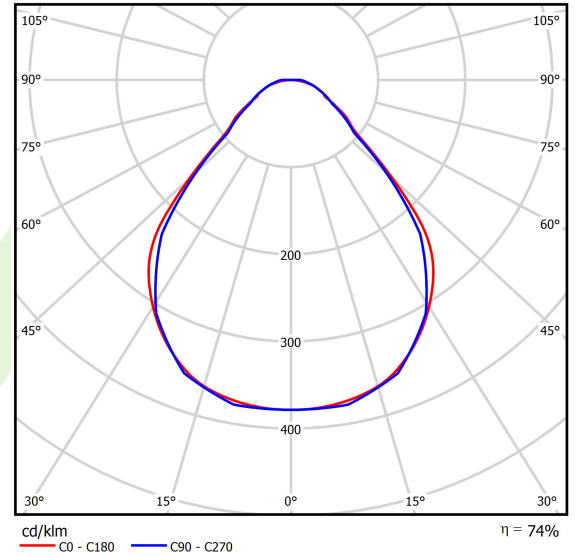

Product: X-LINE SLIM L-DOWN LED 8800 MICRO-PRM E 04 830 / L-2258MM S-1,5M

Index: 19.4089.6911.04

Description

The luminaire is made of aluminum profile. There is only lower half-space light distribution (L-DOWN). Comparing to the traditional X-Line LED, size of the luminaire has been reduced, and all construction has been closed in a narrow 48 mm profile, which gives now a more elegant form of the product. The X-Line Slim uses a PLX or Micro-PRM opal diffuser or lenses. All of this allows to manipulate light and create lighting systems, facilitating the creation of comfortable vision in the interiors and their aesthetic appearance. The X-Line Slim luminaire is designed for mounting on suspensions.

Product information

Category	Surface mounted luminaires
Family	X-LINE SLIM LED
Name	X-LINE SLIM L-DOWN LED 8800 MICRO-PRM E 04 830 / L-2258MM S-1,5M
Index	19.4089.6911.04

Light and electrical data

Light source	LED
Luminous flux LED [lm]	8884
LED power [W]	43,6
Luminaire luminous flux [lm]	6574,2
Power of luminaire [W]	49,5
Luminaire's light efficiency [lm/W]	132,6
Color of the light [K]	3000
CRI	>80
SDCM (LED sources)	3
Beam angle [°]	(C0-C180) / (C90-C270) - 88,4° / 86°
Photobiological risk class (IEC/EN 62471)	RG0
Protection against electric shock	I
Protection degree	IP40
Voltage	220..240 V, 50..60 Hz
Lifetime of LED sources [h]	100000
Lx/By	L80/B10
Operating temperature range [°C]	5 ÷ 35
Driver	standard on/off (E)
Power factor cos φ	>0,95
Circuit load capacity	12 (B10), 19 (B16), 20 (C10), 32 (C16)

Mechanical data

Assembly	surface mounted on slings
Material	aluminum
Color	RAL 9005 (black)
Diffuser	Micro-PRM (micro-prismatic diffuser PMMA)
Impact resistant	IK04
Dimensions [mm]	2258 x 48 x 70

A graph of light