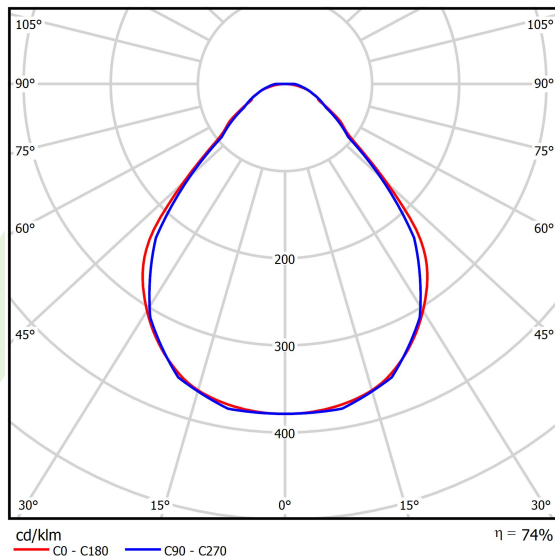

Product: X-LINE SLIM L-DOWN LED 5200 MICRO-PRM E 21 840 / L-2258MM S-1,5M

Index: 19.4089.6721.21

Description

The luminaire is made of aluminum profile. There is only lower half-space light distribution (L-DOWN). Comparing to the traditional X-Line LED, size of the luminaire has been reduced, and all construction has been closed in a narrow 48 mm profile, which gives now a more elegant form of the product. The X-Line Slim uses a PLX or Micro-PRM opal diffuser or lenses. All of this allows to manipulate light and create lighting systems, facilitating the creation of comfortable vision in the interiors and their aesthetic appearance. The X-Line Slim luminaire is designed for mounting on suspensions.

Product information

Category	Surface mounted luminaires
Family	X-LINE SLIM LED
Name	X-LINE SLIM L-DOWN LED 5200 MICRO-PRM E 21 840 / L-2258MM S-1,5M
Index	19.4089.6721.21

Light and electrical data

Light source	LED
Luminous flux LED [lm]	5344
LED power [W]	24,8
Luminaire luminous flux [lm]	3954,6
Power of luminaire [W]	28,2
Luminaire's light efficiency [lm/W]	140,2
Color of the light [K]	4000
CRI	>80
SDCM (LED sources)	3
Beam angle [°]	(C0-C180) / (C90-C270) - 88,4° / 86°
Photobiological risk class (IEC/EN 62471)	RG0
Protection against electric shock	I
Protection degree	IP40
Voltage	220..240 V, 50..60 Hz
Lifetime of LED sources [h]	100000
Lx/By	L80/B10
Operating temperature range [°C]	5 ÷ 35
Driver	standard on/off (E)
Power factor cos φ	>0,95
Circuit load capacity	25 (B10), 40 (B16), 39 (C10), 62 (C16)

Mechanical data

Assembly	surface mounted on slings
Material	aluminum
Color	RAL 9006 (grey)
Diffuser	Micro-PRM (micro-prismatic diffuser PMMA)
Impact resistant	IK04
Dimensions [mm]	2258 x 48 x 70

A graph of light