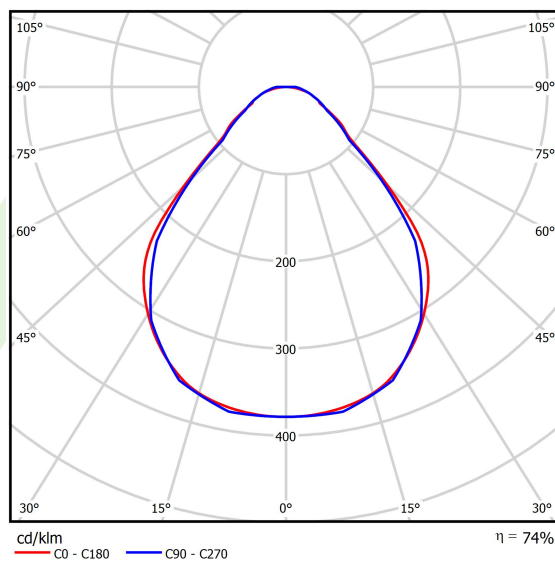

## Light and electrical data

Light source	LED
Luminous flux LED [lm]	5344
LED power [W]	24,8
Luminaire luminous flux [lm]	3954,6
Power of luminaire [W]	28,2
Luminaire's light efficiency [lm/W]	140,2
Color of the light [K]	4000
CRI	>80
SDCM (LED sources)	3
Beam angle [°]	(C0-C180) / (C90-C270) - 88,4° / 86°
Photobiological risk class (IEC/EN 62471)	RG0
Protection against electric shock	I
Protection degree	IP40
Voltage	220..240 V, 50..60 Hz
Lifetime of LED sources [h]	100000
Lx/By	L80/B10
Operating temperature range [°C]	5 ÷ 35
Driver	standard on/off (E)
Power factor cos φ	>0,95
Circuit load capacity	30 (B10), 48 (B16), 43 (C10), 70 (C16)

**A graph of light**