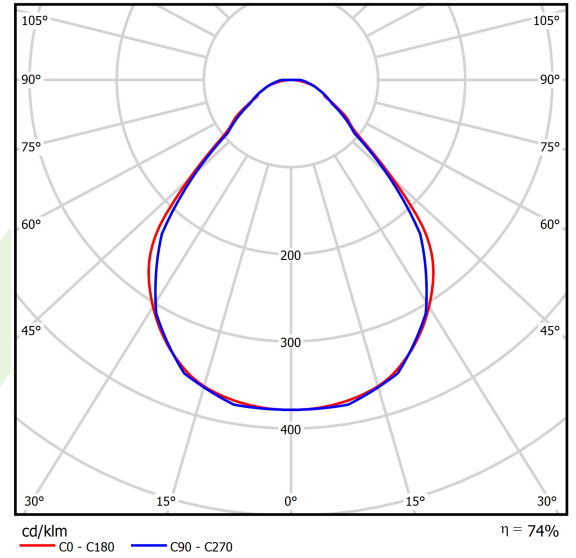

Product: X-LINE SLIM L-DOWN LED 5200 MICRO-PRM E 21 830 / L-2258MM S-1,5M

Index: 19.4089.6711.21

Description

The luminaire is made of aluminum profile. There is only lower half-space light distribution (L-DOWN). Comparing to the traditional X-Line LED, size of the luminaire has been reduced, and all construction has been closed in a narrow 48 mm profile, which gives now a more elegant form of the product. The X-Line Slim uses a PLX or Micro-PRM opal diffuser or lenses. All of this allows to manipulate light and create lighting systems, facilitating the creation of comfortable vision in the interiors and their aesthetic appearance. The X-Line Slim luminaire is designed for mounting on suspensions.

Product information

Category	Surface mounted luminaires
Family	X-LINE SLIM LED
Name	X-LINE SLIM L-DOWN LED 5200 MICRO-PRM E 21 830 / L-2258MM S-1,5M
Index	19.4089.6711.21

Light and electrical data

Light source	LED
Luminous flux LED [lm]	5076
LED power [W]	24,8
Luminaire luminous flux [lm]	3756,2
Power of luminaire [W]	28,2
Luminaire's light efficiency [lm/W]	133,2
Color of the light [K]	3000
CRI	>80
SDCM (LED sources)	3
Beam angle [°]	(C0-C180) / (C90-C270) - 88,4° / 86°
Photobiological risk class (IEC/EN 62471)	RG0
Protection against electric shock	I
Protection degree	IP40
Voltage	220..240 V, 50..60 Hz
Lifetime of LED sources [h]	100000
Lx/By	L80/B10
Operating temperature range [°C]	5 ÷ 35
Driver	standard on/off (E)
Power factor cos φ	>0,95
Circuit load capacity	25 (B10), 40 (B16), 39 (C10), 62 (C16)

Mechanical data

Assembly	surface mounted on slings
Material	aluminum
Color	RAL 9006 (grey)
Diffuser	Micro-PRM (micro-prismatic diffuser PMMA)
Impact resistant	IK04
Dimensions [mm]	2258 x 48 x 70

A graph of light