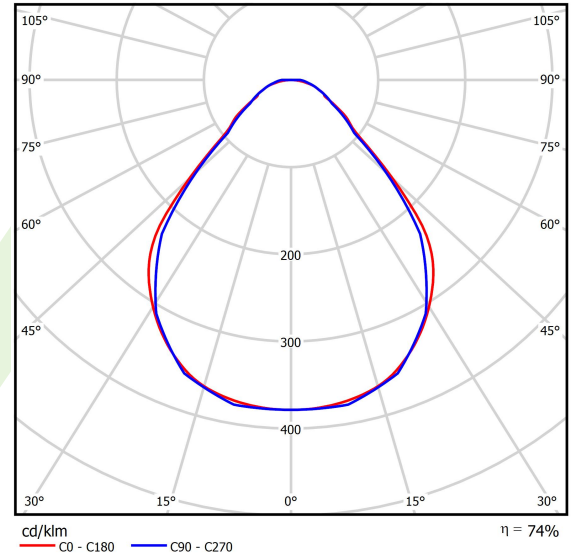

Mechanical data

Assembly	surface mounted on slings
Material	aluminum
Color	RAL 9006 (grey)
Diffuser	Micro-PRM (micro-prismatic diffuser PMMA)
Impact resistant	IK04
Dimensions [mm]	2258 x 48 x 70

A graph of light