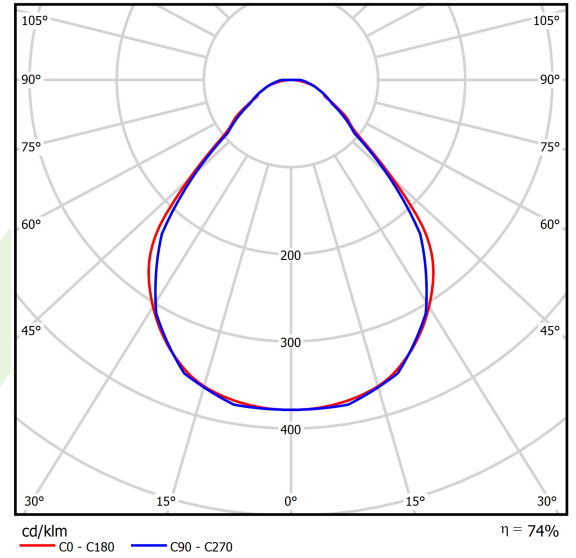

Product: X-LINE SLIM L-DOWN LED 5200 MICRO-PRM E 04 830 / L-2258MM S-1,5M

Index: 19.4089.6711.04

Description

The luminaire is made of aluminum profile. There is only lower half-space light distribution (L-DOWN). Comparing to the traditional X-Line LED, size of the luminaire has been reduced, and all construction has been closed in a narrow 48 mm profile, which gives now a more elegant form of the product. The X-Line Slim uses a PLX or Micro-PRM opal diffuser or lenses. All of this allows to manipulate light and create lighting systems, facilitating the creation of comfortable vision in the interiors and their aesthetic appearance. The X-Line Slim luminaire is designed for mounting on suspensions.

Product information

Category	Surface mounted luminaires
Family	X-LINE SLIM LED
Name	X-LINE SLIM L-DOWN LED 5200 MICRO-PRM E 04 830 / L-2258MM S-1,5M
Index	19.4089.6711.04

Light and electrical data

Light source	LED
Luminous flux LED [lm]	5076
LED power [W]	24,8
Luminaire luminous flux [lm]	3756,2
Power of luminaire [W]	28,2
Luminaire's light efficiency [lm/W]	132,6
Color of the light [K]	3000
CRI	>80
SDCM (LED sources)	3
Beam angle [°]	(C0-C180) / (C90-C270) - 88,4° / 86°
Photobiological risk class (IEC/EN 62471)	RG0
Protection against electric shock	I
Protection degree	IP40
Voltage	220..240 V, 50..60 Hz
Lifetime of LED sources [h]	100000
Lx/By	L80/B10
Operating temperature range [°C]	5 ÷ 35
Driver	standard on/off (E)
Power factor cos φ	>0,95
Circuit load capacity	25 (B10), 40 (B16), 39 (C10), 62 (C16)

Mechanical data

Assembly	surface mounted on slings
Material	aluminum
Color	RAL 9005 (black)
Diffuser	Micro-PRM (micro-prismatic diffuser PMMA)
Impact resistant	IK04
Dimensions [mm]	2258 x 48 x 70

A graph of light