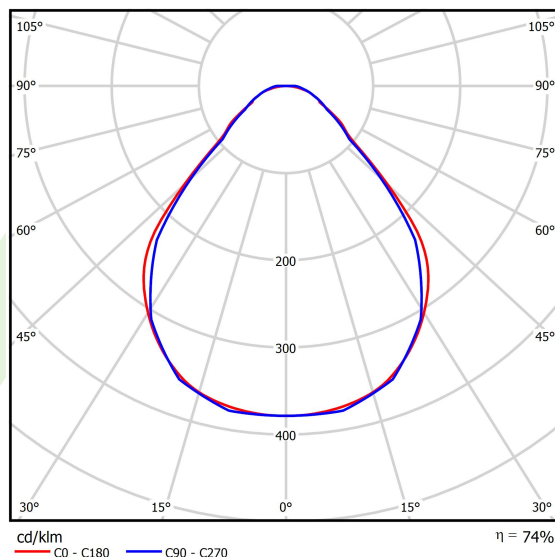

Product: X-LINE SLIM L-DOWN LED 6600 MICRO-PRM E 24 830 / L-1698MM S-1,5M

Index: 19.4089.5811.24

Description

The luminaire is made of aluminum profile. There is only lower half-space light distribution (L-DOWN). Comparing to the traditional X-Line LED, size of the luminaire has been reduced, and all construction has been closed in a narrow 48 mm profile, which gives now a more elegant form of the product. The X-Line Slim uses a PLX or Micro-PRM opal diffuser or lenses. All of this allows to manipulate light and create lighting systems, facilitating the creation of comfortable vision in the interiors and their aesthetic appearance. The X-Line Slim luminaire is designed for mounting on suspensions.

Product information

Category	Surface mounted luminaires
Family	X-LINE SLIM LED
Name	X-LINE SLIM L-DOWN LED 6600 MICRO-PRM E 24 830 / L-1698MM S-1,5M
Index	19.4089.5811.24

Light and electrical data

Light source	LED
Luminous flux LED [lm]	6663
LED power [W]	32,7
Luminaire luminous flux [lm]	4930,6
Power of luminaire [W]	37,2
Luminaire's light efficiency [lm/W]	132,5
Color of the light [K]	3000
CRI	>80
SDCM (LED sources)	3
Beam angle [°]	(C0-C180) / (C90-C270) - 88,4° / 86°
Photobiological risk class (IEC/EN 62471)	RG0
Protection against electric shock	I
Protection degree	IP40
Voltage	220..240 V, 50..60 Hz
Lifetime of LED sources [h]	100000
Lx/By	L80/B10
Operating temperature range [°C]	5 ÷ 35
Driver	standard on/off (E)
Power factor cos φ	>0,95
Circuit load capacity	25 (B10), 40 (B16), 39 (C10), 62 (C16)

Mechanical data

Assembly	surface mounted on slings
Material	aluminum
Color	anodised aluminum
Diffuser	Micro-PRM (micro-prismatic diffuser PMMA)
Impact resistant	IK04
Dimensions [mm]	1698 x 48 x 70

A graph of light