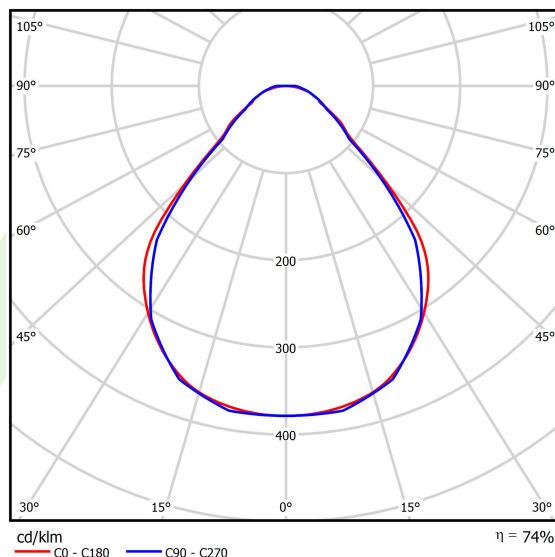

Product: X-LINE SLIM L-DOWN LED 3900 MICRO-PRM E 24 840 / L-1698MM S-1,5M

Index: 19.4089.5521.24

Description

The luminaire is made of aluminum profile. There is only lower half-space light distribution (L-DOWN). Comparing to the traditional X-Line LED, size of the luminaire has been reduced, and all construction has been closed in a narrow 48 mm profile, which gives now a more elegant form of the product. The X-Line Slim uses a PLX or Micro-PRM opal diffuser or lenses. All of this allows to manipulate light and create lighting systems, facilitating the creation of comfortable vision in the interiors and their aesthetic appearance. The X-Line Slim luminaire is designed for mounting on suspensions.

Product information

Category	Surface mounted luminaires
Family	X-LINE SLIM LED
Name	X-LINE SLIM L-DOWN LED 3900 MICRO-PRM E 24 840 / L-1698MM S-1,5M
Index	19.4089.5521.24

Light and electrical data

Light source	LED
Luminous flux LED [lm]	4008
LED power [W]	18,6
Luminaire luminous flux [lm]	2965,9
Power of luminaire [W]	21,1
Luminaire's light efficiency [lm/W]	140,6
Color of the light [K]	4000
CRI	>80
SDCM (LED sources)	3
Beam angle [°]	(C0-C180) / (C90-C270) - 88,4° / 86°
Photobiological risk class (IEC/EN 62471)	RG0
Protection against electric shock	I
Protection degree	IP40
Voltage	220..240 V, 50..60 Hz
Lifetime of LED sources [h]	100000
Lx/By	L80/B10
Operating temperature range [°C]	5 ÷ 35
Driver	standard on/off (E)
Power factor cos φ	>0,95
Circuit load capacity	22 (B10), 34 (B16), 33 (C10), 54 (C16)

Mechanical data

Assembly	surface mounted on slings
Material	aluminum
Color	anodised aluminum
Diffuser	Micro-PRM (micro-prismatic diffuser PMMA)
Impact resistant	IK04
Dimensions [mm]	1698 x 48 x 70

A graph of light