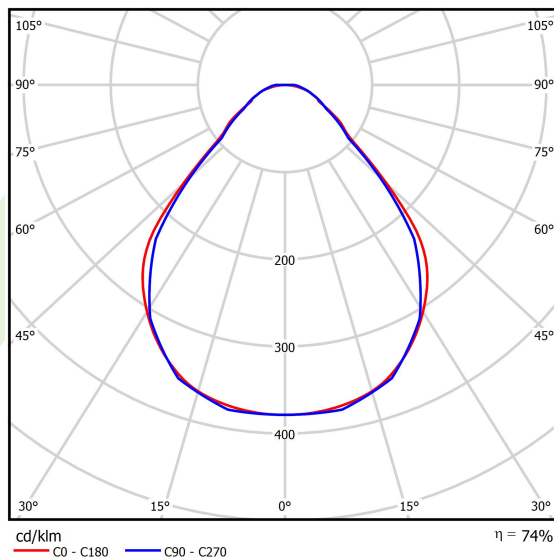

Mechanical data

Assembly	surface mounted on slings
Material	aluminum
Color	anodised aluminum
Diffuser	Micro-PRM (micro-prismatic diffuser PMMA)
Impact resistant	IK04
Weight [kg]	2,82
Dimensions [mm]	1698 x 48 x 70

A graph of light