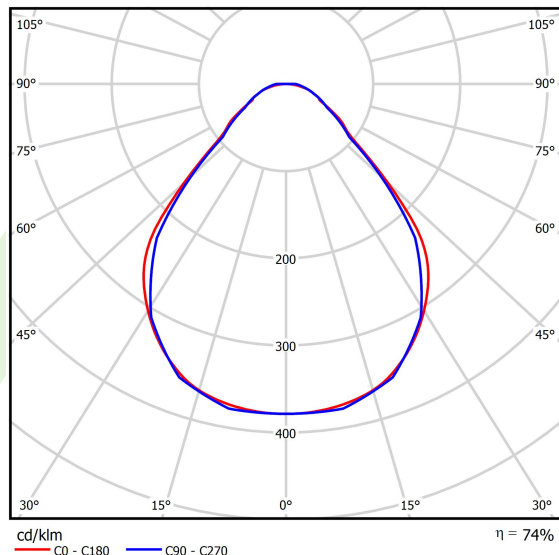

Mechanical data

Assembly	surface mounted on slings
Material	aluminum
Color	RAL 9005 (black)
Diffuser	Micro-PRM (micro-prismatic diffuser PMMA)
Impact resistant	IK04
Dimensions [mm]	1698 x 48 x 70

A graph of light