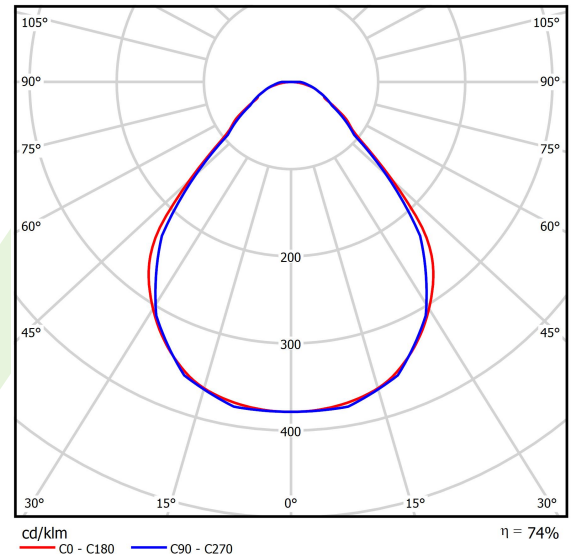

Mechanical data

Assembly	surface mounted on slings
Material	aluminum
Color	RAL 9005 (black)
Diffuser	Micro-PRM (micro-prismatic diffuser PMMA)
Impact resistant	IK04
Dimensions [mm]	1698 x 48 x 70

A graph of light