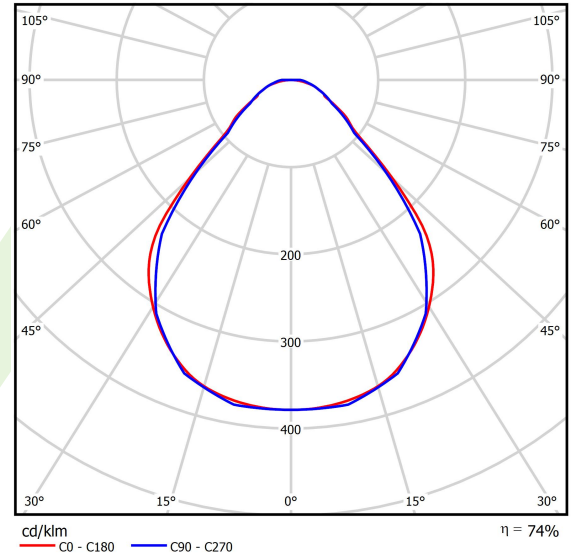

Mechanical data

Assembly	surface mounted on slings
Material	aluminum
Color	RAL 9006 (grey)
Diffuser	Micro-PRM (micro-prismatic diffuser PMMA)
Impact resistant	IK04
Dimensions [mm]	1698 x 48 x 70

A graph of light