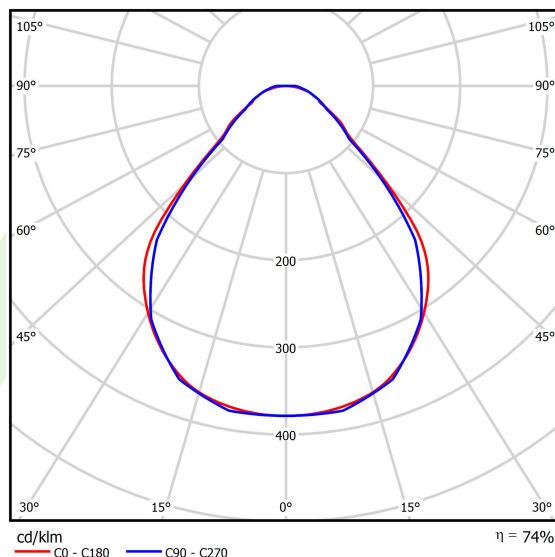

Product: X-LINE SLIM L-DOWN LED 3900 MICRO-PRM E 24 830 / L-1698MM S-1,5M

Index: 19.4089.5511.24

Description

The luminaire is made of aluminum profile. There is only lower half-space light distribution (L-DOWN). Comparing to the traditional X-Line LED, size of the luminaire has been reduced, and all construction has been closed in a narrow 48 mm profile, which gives now a more elegant form of the product. The X-Line Slim uses a PLX or Micro-PRM opal diffuser or lenses. All of this allows to manipulate light and create lighting systems, facilitating the creation of comfortable vision in the interiors and their aesthetic appearance. The X-Line Slim luminaire is designed for mounting on suspensions.

Product information

Category	Surface mounted luminaires
Family	X-LINE SLIM LED
Name	X-LINE SLIM L-DOWN LED 3900 MICRO-PRM E 24 830 / L-1698MM S-1,5M
Index	19.4089.5511.24

Light and electrical data

Light source	LED
Luminous flux LED [lm]	3807
LED power [W]	18,6
Luminaire luminous flux [lm]	2817,2
Power of luminaire [W]	21,1
Luminaire's light efficiency [lm/W]	132,6
Color of the light [K]	3000
CRI	>80
SDCM (LED sources)	3
Beam angle [°]	(C0-C180) / (C90-C270) - 88,4° / 86°
Photobiological risk class (IEC/EN 62471)	RG0
Protection against electric shock	I
Protection degree	IP40
Voltage	220..240 V, 50..60 Hz
Lifetime of LED sources [h]	100000
Lx/By	L80/B10
Operating temperature range [°C]	5 ÷ 35
Driver	standard on/off (E)
Power factor cos φ	>0,95
Circuit load capacity	25 (B10), 40 (B16), 39 (C10), 62 (C16)

Mechanical data

Assembly	surface mounted on slings
Material	aluminum
Color	anodised aluminum
Diffuser	Micro-PRM (micro-prismatic diffuser PMMA)
Impact resistant	IK04
Dimensions [mm]	1698 x 48 x 70

A graph of light