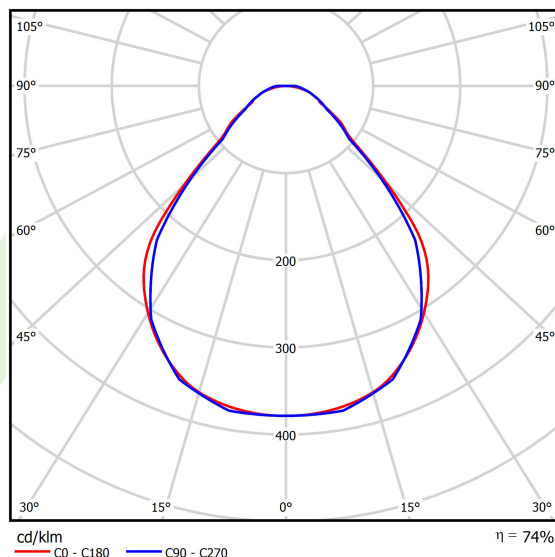

Product: X-LINE SLIM L-DOWN LED 3900 MICRO-PRM E 24 830 / L-1698MM S-1,5M

Index: 19.4089.5511.24

Description

The luminaire is made of aluminum profile. There is only lower half-space light distribution (L-DOWN). Comparing to the traditional X-Line LED, size of the luminaire has been reduced, and all construction has been closed in a narrow 48 mm profile, which gives now a more elegant form of the product. The X-Line Slim uses a PLX or Micro-PRM opal diffuser or lenses. All of this allows to manipulate light and create lighting systems, facilitating the creation of comfortable vision in the interiors and their aesthetic appearance. The X-Line Slim luminaire is designed for mounting on suspensions.

Product information

Category	Surface mounted luminaires
Family	X-LINE SLIM LED
Name	X-LINE SLIM L-DOWN LED 3900 MICRO-PRM E 24 830 / L-1698MM S-1,5M
Index	19.4089.5511.24

Light and electrical data

Light source	LED
Luminous flux LED [lm]	3807
LED power [W]	18,6
Luminaire luminous flux [lm]	2817,2
Power of luminaire [W]	21,1
Luminaire's light efficiency [lm/W]	133,5
Color of the light [K]	3000
CRI	>80
SDCM (LED sources)	3
Beam angle [°]	(C0-C180) / (C90-C270) - 88,4° / 86°
Photobiological risk class (IEC/EN 62471)	RG0
Protection against electric shock	I
Protection degree	IP40
Voltage	220..240 V, 50..60 Hz
Lifetime of LED sources [h]	100000
Lx/By	L80/B10
Operating temperature range [°C]	5 ÷ 35
Driver	standard on/off (E)
Power factor cos φ	>0,95
Circuit load capacity	25 (B10), 40 (B16), 39 (C10), 62 (C16)

Mechanical data

Assembly	surface mounted on slings
Material	aluminum
Color	anodised aluminum
Diffuser	Micro-PRM (micro-prismatic diffuser PMMA)
Impact resistant	IK04
Dimensions [mm]	1698 x 48 x 70

A graph of light