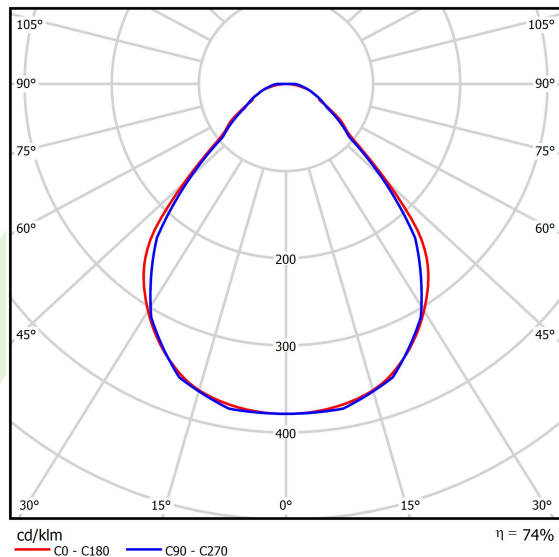

Mechanical data

Assembly	surface mounted on slings
Material	aluminum
Color	RAL 9005 (black)
Diffuser	Micro-PRM (micro-prismatic diffuser PMMA)
Impact resistant	IK04
Dimensions [mm]	1698 x 48 x 70

A graph of light