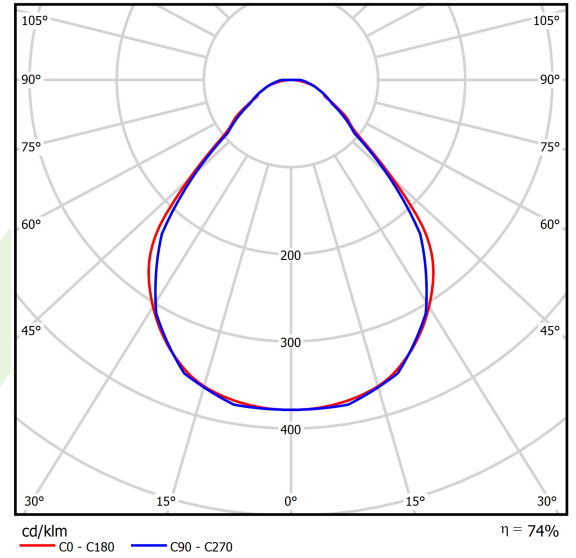

Mechanical data

Assembly	surface mounted on slings
Material	aluminum
Color	RAL 9016 (white)
Diffuser	Micro-PRM (micro-prismatic diffuser PMMA)
Impact resistant	IK04
Dimensions [mm]	1138 x 48 x 70

A graph of light