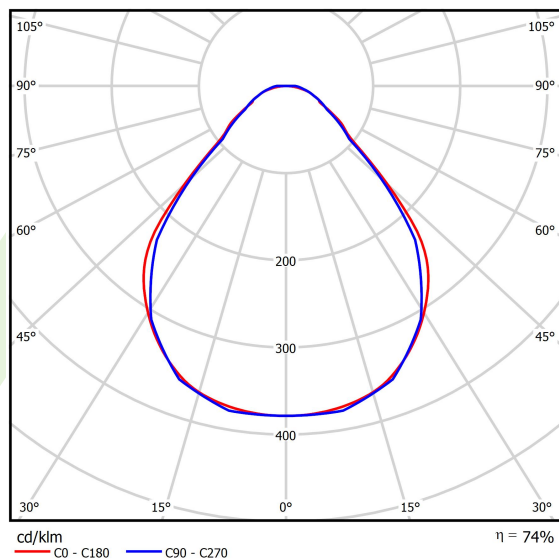

Product: X-LINE SLIM L-DOWN LED 4400 MICRO-PRM EDD 21 840 / L-1138MM S-1,5M

Index: 19.4089.4623.21

Description

The luminaire is made of aluminum profile. There is only lower half-space light distribution (L-DOWN). Comparing to the traditional X-Line LED, size of the luminaire has been reduced, and all construction has been closed in a narrow 48 mm profile, which gives now a more elegant form of the product. The X-Line Slim uses a PLX or Micro-PRM opal diffuser or lenses. All of this allows to manipulate light and create lighting systems, facilitating the creation of comfortable vision in the interiors and their aesthetic appearance. The X-Line Slim luminaire is designed for mounting on suspensions. There is the possibility of fitting a luminaire with a sound-absorbing housing.

Product information

Category	Surface mounted luminaires
Family	X-LINE SLIM LED
Name	X-LINE SLIM L-DOWN LED 4400 MICRO-PRM EDD 21 840 / L-1138MM S-1,5M
Index	19.4089.4623.21

Light and electrical data

Light source	LED
Luminous flux LED [lm]	4676
LED power [W]	21,8
Luminaire luminous flux [lm]	3460,2
Power of luminaire [W]	24,8
Luminaire's light efficiency [lm/W]	139,5
Color of the light [K]	4000
CRI	>80
SDCM (LED sources)	3
Beam angle [°]	(C0-C180) / (C90-C270) - 88,4° / 86°
Photobiological risk class (IEC/EN 62471)	RG0
Protection against electric shock	I
Protection degree	IP40
Voltage	220..240 V, 50..60 Hz
Lifetime of LED sources [h]	100000
Lx/By	L80/B10
Operating temperature range [°C]	5 ÷ 35
Driver	DIM DALI (EDD)
Power factor cos φ	>0,95
Circuit load capacity	17 (B10), 28 (B16), 26 (C10), 41 (C16)

Mechanical data

Assembly	surface mounted on slings
Material	aluminum
Color	RAL 9006 (grey)
Diffuser	Micro-PRM (micro-prismatic diffuser PMMA)
Impact resistant	IK04
Dimensions [mm]	1138 x 48 x 70

A graph of light