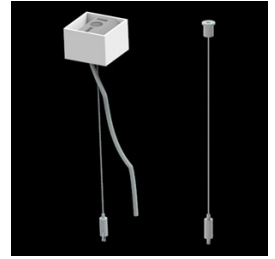

Index 6E1-500KWB24K-5
Name SUSPENSION NEW TYPE-A+E 24
LENGHT 1,5M WIRE 5X SET