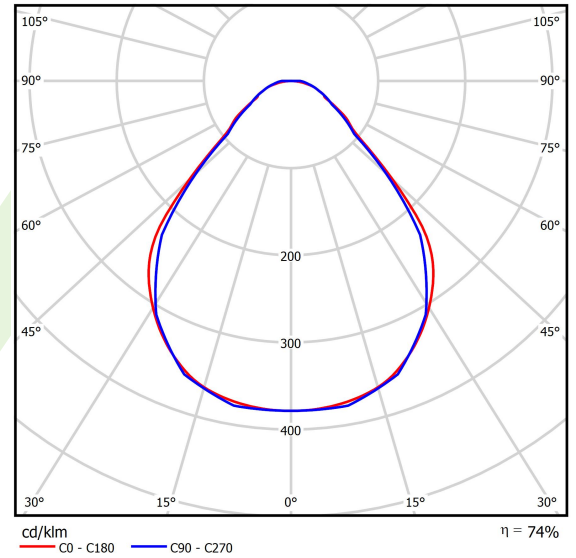

Mechanical data

Assembly	surface mounted on slings
Material	aluminum
Color	anodised aluminum
Diffuser	Micro-PRM (micro-prismatic diffuser PMMA)
Impact resistant	IK04
Weight [kg]	2,13
Dimensions [mm]	1138 x 48 x 70

A graph of light