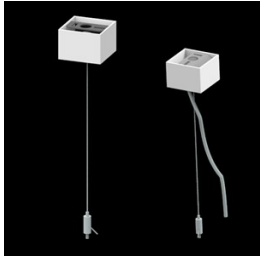

Accessories

Index 6E1-500KWANK-5
Name SUSPENSION NEW TYPE-A+B 24
LENGHT 1,5M WIRE 5X SET