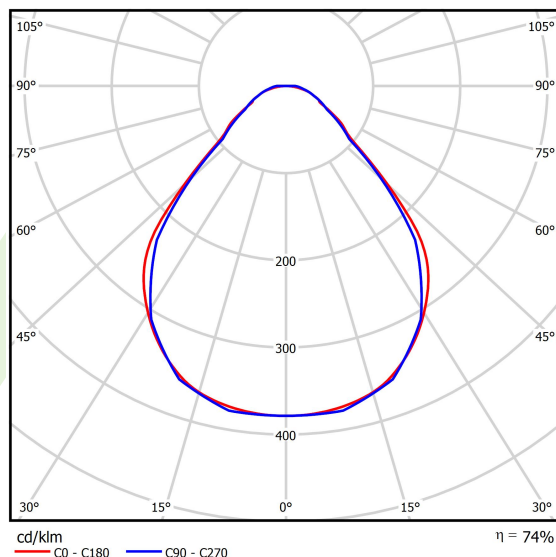

Product: X-LINE SLIM L-DOWN LED 4400 MICRO-PRM E 34 840 / L-1138MM S-1,5M

Index: 19.4089.4621.34

Description

The luminaire is made of aluminum profile. There is only lower half-space light distribution (L-DOWN). Comparing to the traditional X-Line LED, size of the luminaire has been reduced, and all construction has been closed in a narrow 48 mm profile, which gives now a more elegant form of the product. The X-Line Slim uses a PLX or Micro-PRM opal diffuser or lenses. All of this allows to manipulate light and create lighting systems, facilitating the creation of comfortable vision in the interiors and their aesthetic appearance. The X-Line Slim luminaire is designed for mounting on suspensions. There is the possibility of fitting a luminaire with a sound-absorbing housing.

Product information

Category	Surface mounted luminaires
Family	X-LINE SLIM LED
Name	X-LINE SLIM L-DOWN LED 4400 MICRO-PRM E 34 840 / L-1138MM S-1,5M
Index	19.4089.4621.34

Light and electrical data

Light source	LED
Luminous flux LED [lm]	4676
LED power [W]	21,8
Luminaire luminous flux [lm]	3460,2
Power of luminaire [W]	24,8
Luminaire's light efficiency [lm/W]	139,5
Color of the light [K]	4000
CRI	>80
SDCM (LED sources)	3
Beam angle [°]	(C0-C180) / (C90-C270) - 88,4° / 86°
Photobiological risk class (IEC/EN 62471)	RG0
Protection against electric shock	I
Protection degree	IP40
Voltage	220..240 V, 50..60 Hz
Lifetime of LED sources [h]	100000
Lx/By	L80/B10
Operating temperature range [°C]	5 ÷ 35
Driver	standard on/off (E)
Power factor cos φ	>0,95
Circuit load capacity	25 (B10), 40 (B16), 39 (C10), 62 (C16)

Mechanical data

Assembly	surface mounted on slings
Material	aluminum
Color	RAL 9016 (white)
Diffuser	Micro-PRM (micro-prismatic diffuser PMMA)
Impact resistant	IK04
Dimensions [mm]	1138 x 48 x 70

A graph of light