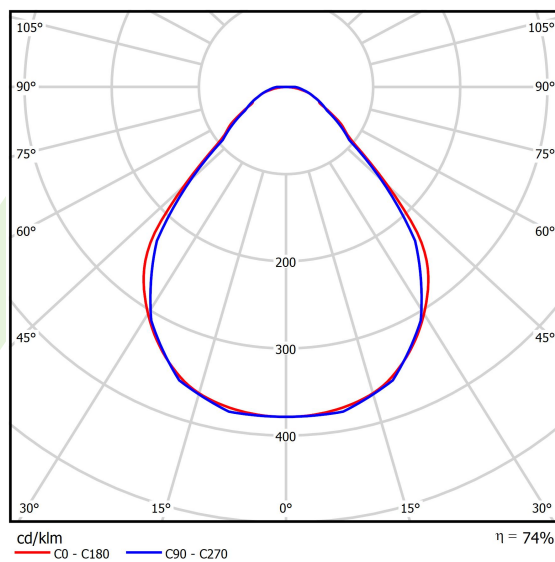

Mechanical data

Assembly	surface mounted on slings
Material	aluminum
Color	anodised aluminum
Diffuser	Micro-PRM (micro-prismatic diffuser PMMA)
Impact resistant	IK04
Weight [kg]	2,3
Dimensions [mm]	1138 x 48 x 70

A graph of light