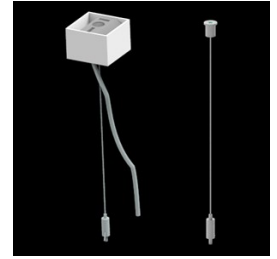

Index 6E1-500KWB24K-3

Name SUSPENSION NEW TYPE-A+E 24
LENGHT 1,5M WIRE 3X SET