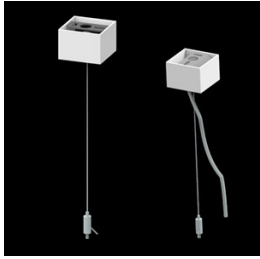

Accessories

Index 6E1-500KWANK-3

Name SUSPENSION NEW TYPE-A+B 24
LENGHT 1,5M WIRE 3X SET