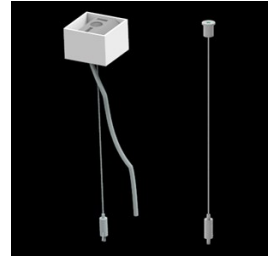

Index 6E1-500KWB04K-3
Name SUSPENSION NEW TYPE-A+E 04
LENGHT 1,5M WIRE 3X SET