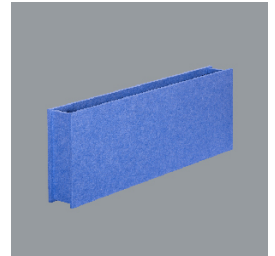

Product: X-LINE SLIM L-DOWN LED 4400 MICRO-PRM E 04 840 / L-1138MM S-1,5M

Index: 19.4089.4621.04

Description

The luminaire is made of aluminum profile. There is only lower half-space light distribution (L-DOWN). Comparing to the traditional X-Line LED, size of the luminaire has been reduced, and all construction has been closed in a narrow 48 mm profile, which gives now a more elegant form of the product. The X-Line Slim uses a PLX or Micro-PRM opal diffuser or lenses. All of this allows to manipulate light and create lighting systems, facilitating the creation of comfortable vision in the interiors and their aesthetic appearance. The X-Line Slim luminaire is designed for mounting on suspensions. There is the possibility of fitting a luminaire with a sound-absorbing housing.

Mechanical data

Assembly	surface mounted on slings
Material	aluminum
Color	RAL 9005 (black)
Diffuser	Micro-PRM (micro-prismatic diffuser PMMA)
Impact resistant	IK04
Dimensions [mm]	1138 x 48 x 70

A graph of light

Index 6E1-500KWB04K-3
Name SUSPENSION NEW TYPE-A+E 04
LENGHT 1,5M WIRE 3X SET

Index 6E1-9875-4-1,5-3X
Name SUSPENSION NEW TYPE-D
LENGHT-1,5 METER WIRE 3X 1-
POINT

Index 6E1-9875-3-1,5
Name SUSPENSION NEW TYPE-C
LENGHT-1,5 METER WITHOUT
WIRE 1-POINT

Index 19.4089.0004.00
Name X-LINE SLIM SOUND
ABSORBENT L-1138MM RED

Index 19.4089.0005.00
Name X-LINE SLIM SOUND
ABSORBENT L-1138MM BLUE

Index 19.4089.0006.00
Name X-LINE SLIM SOUND
ABSORBENT L-1138MM GREY