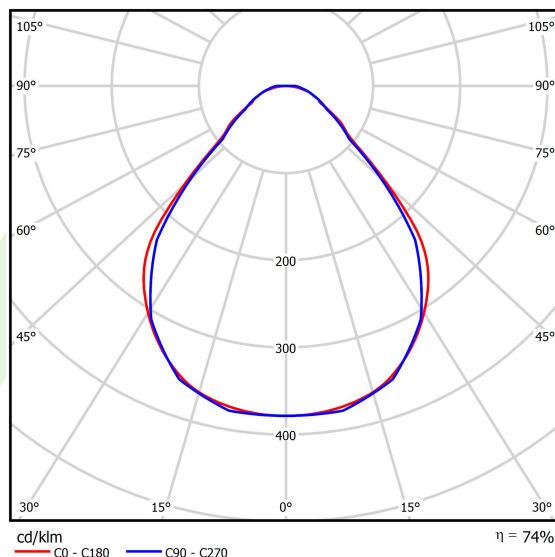

Mechanical data

Assembly	surface mounted on slings
Material	aluminum
Color	RAL 9006 (grey)
Diffuser	Micro-PRM (micro-prismatic diffuser PMMA)
Impact resistant	IK04
Dimensions [mm]	1138 x 48 x 70

A graph of light