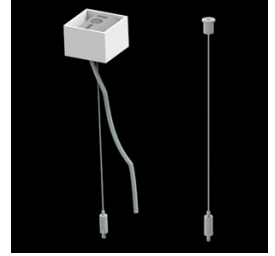

Index 6E1-500KWB24K-5

Name SUSPENSION NEW TYPE-A+E 24
LENGHT 1,5M WIRE 5X SET