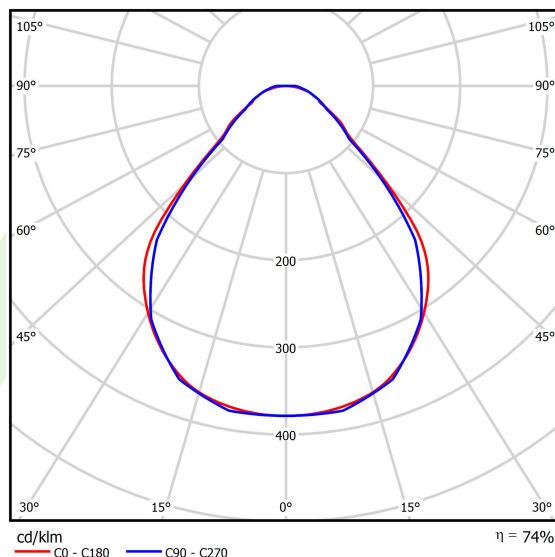

Product: X-LINE SLIM L-DOWN LED 4400 MICRO-PRM EDD 24 830 / L-1138MM S-1,5M

Index: 19.4089.4613.24

Description

The luminaire is made of aluminum profile. There is only lower half-space light distribution (L-DOWN). Comparing to the traditional X-Line LED, size of the luminaire has been reduced, and all construction has been closed in a narrow 48 mm profile, which gives now a more elegant form of the product. The X-Line Slim uses a PLX or Micro-PRM opal diffuser or lenses. All of this allows to manipulate light and create lighting systems, facilitating the creation of comfortable vision in the interiors and their aesthetic appearance. The X-Line Slim luminaire is designed for mounting on suspensions. There is the possibility of fitting a luminaire with a sound-absorbing housing.

Product information

Category	Surface mounted luminaires
Family	X-LINE SLIM LED
Name	X-LINE SLIM L-DOWN LED 4400 MICRO-PRM EDD 24 830 / L-1138MM S-1,5M
Index	19.4089.4613.24

Light and electrical data

Light source	LED
Luminous flux LED [lm]	4442
LED power [W]	21,8
Luminaire luminous flux [lm]	3287,1
Power of luminaire [W]	24,8
Luminaire's light efficiency [lm/W]	132,5
Color of the light [K]	3000
CRI	>80
SDCM (LED sources)	3
Beam angle [°]	(C0-C180) / (C90-C270) - 88,4° / 86°
Photobiological risk class (IEC/EN 62471)	RG0
Protection against electric shock	I
Protection degree	IP40
Voltage	220..240 V, 50..60 Hz
Lifetime of LED sources [h]	100000
Lx/By	L80/B10
Operating temperature range [°C]	5 ÷ 35
Driver	DIM DALI (EDD)
Power factor cos φ	>0,95
Circuit load capacity	17 (B10), 28 (B16), 26 (C10), 41 (C16)

Mechanical data

Assembly	surface mounted on slings
Material	aluminum
Color	anodised aluminum
Diffuser	Micro-PRM (micro-prismatic diffuser PMMA)
Impact resistant	IK04
Dimensions [mm]	1138 x 48 x 70

A graph of light