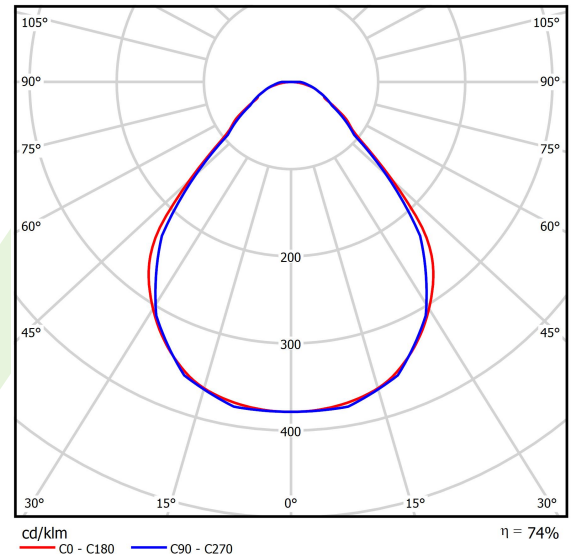

Mechanical data

Assembly	surface mounted on slings
Material	aluminum
Color	RAL 9005 (black)
Diffuser	Micro-PRM (micro-prismatic diffuser PMMA)
Impact resistant	IK04
Dimensions [mm]	1138 x 48 x 70

A graph of light