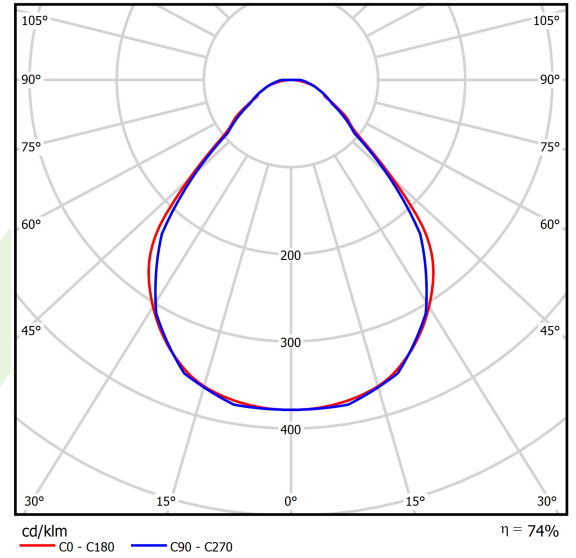

Mechanical data

Assembly	surface mounted on slings
Material	aluminum
Color	RAL 9005 (black)
Diffuser	Micro-PRM (micro-prismatic diffuser PMMA)
Impact resistant	IK04
Dimensions [mm]	1138 x 48 x 70

A graph of light