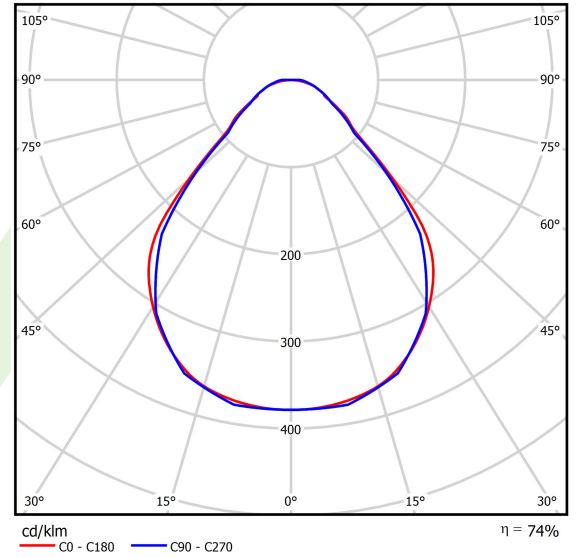

Product: X-LINE SLIM L-DOWN LED 4400 MICRO-PRM E 04 830 / L-1138MM S-1,5M

Index: 19.4089.4611.04

Description

The luminaire is made of aluminum profile. There is only lower half-space light distribution (L-DOWN). Comparing to the traditional X-Line LED, size of the luminaire has been reduced, and all construction has been closed in a narrow 48 mm profile, which gives now a more elegant form of the product. The X-Line Slim uses a PLX or Micro-PRM opal diffuser or lenses. All of this allows to manipulate light and create lighting systems, facilitating the creation of comfortable vision in the interiors and their aesthetic appearance. The X-Line Slim luminaire is designed for mounting on suspensions. There is the possibility of fitting a luminaire with a sound-absorbing housing.

Product information

Category	Surface mounted luminaires
Family	X-LINE SLIM LED
Name	X-LINE SLIM L-DOWN LED 4400 MICRO-PRM E 04 830 / L-1138MM S-1,5M
Index	19.4089.4611.04

Light and electrical data

Light source	LED
Luminous flux LED [lm]	4442
LED power [W]	21,8
Luminaire luminous flux [lm]	3287,1
Power of luminaire [W]	24,8
Luminaire's light efficiency [lm/W]	132,6
Color of the light [K]	3000
CRI	>80
SDCM (LED sources)	3
Beam angle [°]	(C0-C180) / (C90-C270) - 88,4° / 86°
Photobiological risk class (IEC/EN 62471)	RG0
Protection against electric shock	I
Protection degree	IP40
Voltage	220..240 V, 50..60 Hz
Lifetime of LED sources [h]	100000
Lx/By	L80/B10
Operating temperature range [°C]	5 ÷ 35
Driver	standard on/off (E)
Power factor cos φ	>0,95
Circuit load capacity	25 (B10), 40 (B16), 39 (C10), 62 (C16)

Mechanical data

Assembly	surface mounted on slings
Material	aluminum
Color	RAL 9005 (black)
Diffuser	Micro-PRM (micro-prismatic diffuser PMMA)
Impact resistant	IK04
Dimensions [mm]	1138 x 48 x 70

A graph of light