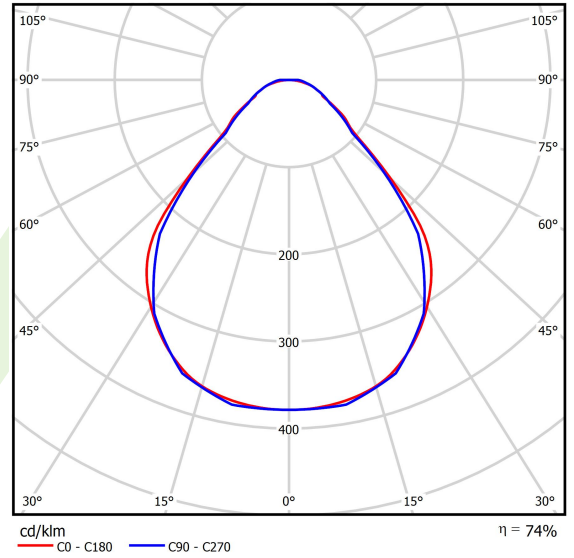

Mechanical data

Assembly	surface mounted on slings
Material	aluminum
Color	RAL 9016 (white)
Diffuser	Micro-PRM (micro-prismatic diffuser PMMA)
Impact resistant	IK04
Dimensions [mm]	1138 x 48 x 70

A graph of light