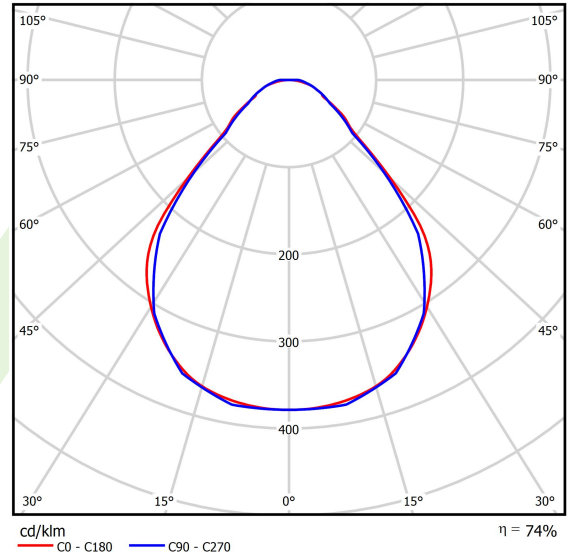

Product: X-LINE SLIM L-DOWN LED 2600 MICRO-PRM EDD 34 840 / L-1138MM S-1,5M

Index: 19.4089.4323.34

Description

The luminaire is made of aluminum profile. There is only lower half-space light distribution (L-DOWN). Comparing to the traditional X-Line LED, size of the luminaire has been reduced, and all construction has been closed in a narrow 48 mm profile, which gives now a more elegant form of the product. The X-Line Slim uses a PLX or Micro-PRM opal diffuser or lenses. All of this allows to manipulate light and create lighting systems, facilitating the creation of comfortable vision in the interiors and their aesthetic appearance. The X-Line Slim luminaire is designed for mounting on suspensions. There is the possibility of fitting a luminaire with a sound-absorbing housing.

Product information

Category	Surface mounted luminaires
Family	X-LINE SLIM LED
Name	X-LINE SLIM L-DOWN LED 2600 MICRO-PRM EDD 34 840 / L-1138MM S-1,5M
Index	19.4089.4323.34

Light and electrical data

Light source	LED
Luminous flux LED [lm]	2672
LED power [W]	12,4
Luminaire luminous flux [lm]	1977,3
Power of luminaire [W]	14,1
Luminaire's light efficiency [lm/W]	140,2
Color of the light [K]	4000
CRI	>80
SDCM (LED sources)	3
Beam angle [°]	(C0-C180) / (C90-C270) - 88,4° / 86°
Photobiological risk class (IEC/EN 62471)	RG0
Protection against electric shock	I
Protection degree	IP40
Voltage	220..240 V, 50..60 Hz
Lifetime of LED sources [h]	100000
Lx/By	L80/B10
Operating temperature range [°C]	5 ÷ 35
Driver	DIM DALI (EDD)
Power factor cos φ	>0,95
Circuit load capacity	20 (B10), 31 (B16), 33 (C10), 53 (C16)

Mechanical data

Assembly	surface mounted on slings
Material	aluminum
Color	RAL 9016 (white)
Diffuser	Micro-PRM (micro-prismatic diffuser PMMA)
Impact resistant	IK04
Dimensions [mm]	1138 x 48 x 70

A graph of light