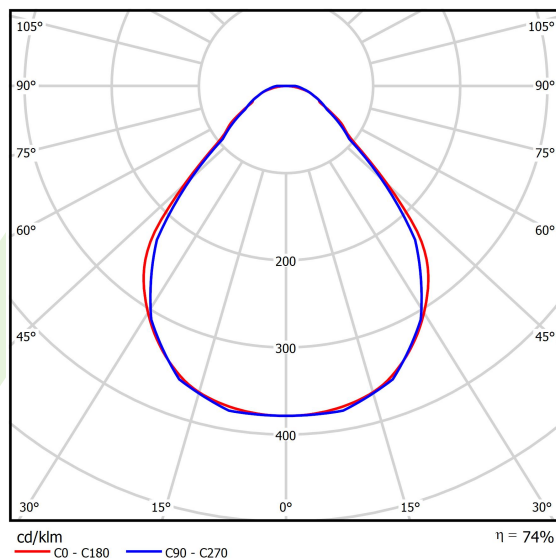

Product: X-LINE SLIM L-DOWN LED 2600 MICRO-PRM EDD 24 840 / L-1138MM S-1,5M

Index: 19.4089.4323.24

Description

The luminaire is made of aluminum profile. There is only lower half-space light distribution (L-DOWN). Comparing to the traditional X-Line LED, size of the luminaire has been reduced, and all construction has been closed in a narrow 48 mm profile, which gives now a more elegant form of the product. The X-Line Slim uses a PLX or Micro-PRM opal diffuser or lenses. All of this allows to manipulate light and create lighting systems, facilitating the creation of comfortable vision in the interiors and their aesthetic appearance. The X-Line Slim luminaire is designed for mounting on suspensions. There is the possibility of fitting a luminaire with a sound-absorbing housing.

Product information

Category	Surface mounted luminaires
Family	X-LINE SLIM LED
Name	X-LINE SLIM L-DOWN LED 2600 MICRO-PRM EDD 24 840 / L-1138MM S-1,5M
Index	19.4089.4323.24

Light and electrical data

Light source	LED
Luminous flux LED [lm]	2672
LED power [W]	12,4
Luminaire luminous flux [lm]	1977,3
Power of luminaire [W]	14,1
Luminaire's light efficiency [lm/W]	140,2
Color of the light [K]	4000
CRI	>80
SDCM (LED sources)	3
Beam angle [°]	(C0-C180) / (C90-C270) - 88,4° / 86°
Photobiological risk class (IEC/EN 62471)	RG0
Protection against electric shock	I
Protection degree	IP40
Voltage	220..240 V, 50..60 Hz
Lifetime of LED sources [h]	100000
Lx/By	L80/B10
Operating temperature range [°C]	5 ÷ 35
Driver	DIM DALI (EDD)
Power factor cos φ	>0,95
Circuit load capacity	14 (B10), 24 (B16), 22 (C10), 36 (C16)

Mechanical data

Assembly	surface mounted on slings
Material	aluminum
Color	anodised aluminum
Diffuser	Micro-PRM (micro-prismatic diffuser PMMA)
Impact resistant	IK04
Dimensions [mm]	1138 x 48 x 70

A graph of light