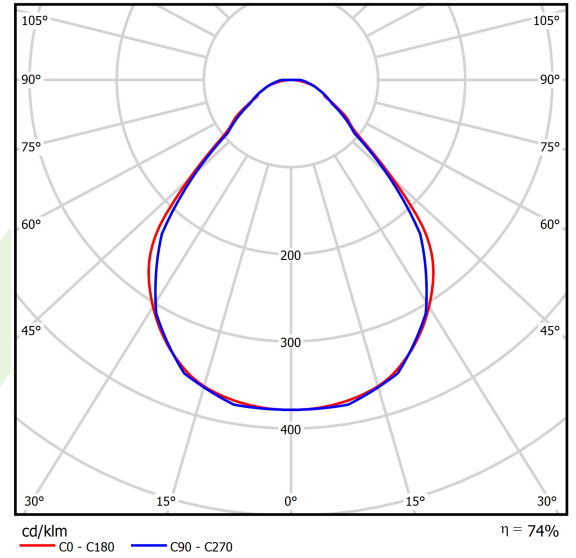

Product: X-LINE SLIM L-DOWN LED 2600 MICRO-PRM E 34 840 / L-1138MM S-1,5M

Index: 19.4089.4321.34

Description

The luminaire is made of aluminum profile. There is only lower half-space light distribution (L-DOWN). Comparing to the traditional X-Line LED, size of the luminaire has been reduced, and all construction has been closed in a narrow 48 mm profile, which gives now a more elegant form of the product. The X-Line Slim uses a PLX or Micro-PRM opal diffuser or lenses. All of this allows to manipulate light and create lighting systems, facilitating the creation of comfortable vision in the interiors and their aesthetic appearance. The X-Line Slim luminaire is designed for mounting on suspensions. There is the possibility of fitting a luminaire with a sound-absorbing housing.

Product information

Category	Surface mounted luminaires
Family	X-LINE SLIM LED
Name	X-LINE SLIM L-DOWN LED 2600 MICRO-PRM E 34 840 / L-1138MM S-1,5M
Index	19.4089.4321.34

Light and electrical data

Light source	LED
Luminous flux LED [lm]	2672
LED power [W]	12,4
Luminaire luminous flux [lm]	1977,3
Power of luminaire [W]	14,1
Luminaire's light efficiency [lm/W]	140,2
Color of the light [K]	4000
CRI	>80
SDCM (LED sources)	3
Beam angle [°]	(C0-C180) / (C90-C270) - 88,4° / 86°
Photobiological risk class (IEC/EN 62471)	RG0
Protection against electric shock	I
Protection degree	IP40
Voltage	220..240 V, 50..60 Hz
Lifetime of LED sources [h]	100000
Lx/By	L80/B10
Operating temperature range [°C]	5 ÷ 35
Driver	standard on/off (E)
Power factor cos φ	>0,95
Circuit load capacity	25 (B10), 40 (B16), 39 (C10), 62 (C16)

Mechanical data

Assembly	surface mounted on slings
Material	aluminum
Color	RAL 9016 (white)
Diffuser	Micro-PRM (micro-prismatic diffuser PMMA)
Impact resistant	IK04
Dimensions [mm]	1138 x 48 x 70

A graph of light