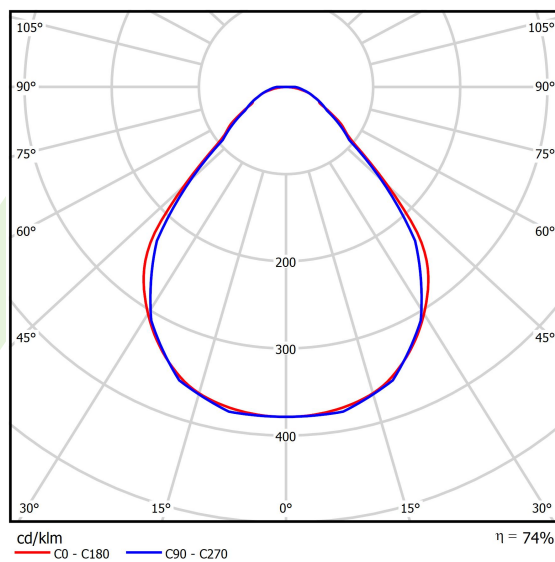

Mechanical data

Assembly	surface mounted on slings
Material	aluminum
Color	anodised aluminum
Diffuser	Micro-PRM (micro-prismatic diffuser PMMA)
Impact resistant	IK04
Weight [kg]	2,21
Dimensions [mm]	1138 x 48 x 70

A graph of light