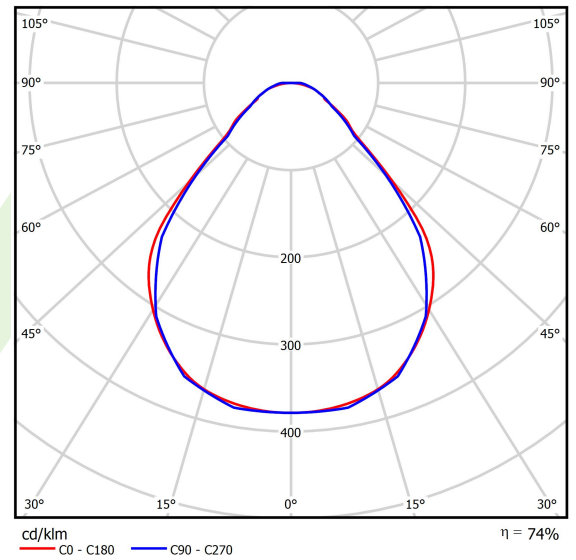

Mechanical data

Assembly	surface mounted on slings
Material	aluminum
Color	anodised aluminum
Diffuser	Micro-PRM (micro-prismatic diffuser PMMA)
Impact resistant	IK04
Weight [kg]	2,21
Dimensions [mm]	1138 x 48 x 70

A graph of light