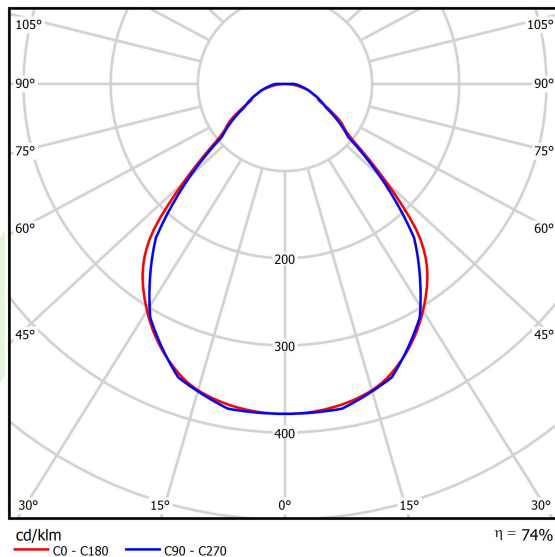

Product: X-LINE SLIM L-DOWN LED 2600 MICRO-PRM EDD 21 830 / L-1138MM S-1,5M

Index: 19.4089.4313.21

Description

The luminaire is made of aluminum profile. There is only lower half-space light distribution (L-DOWN). Comparing to the traditional X-Line LED, size of the luminaire has been reduced, and all construction has been closed in a narrow 48 mm profile, which gives now a more elegant form of the product. The X-Line Slim uses a PLX or Micro-PRM opal diffuser or lenses. All of this allows to manipulate light and create lighting systems, facilitating the creation of comfortable vision in the interiors and their aesthetic appearance. The X-Line Slim luminaire is designed for mounting on suspensions. There is the possibility of fitting a luminaire with a sound-absorbing housing.

Product information

Category	Surface mounted luminaires
Family	X-LINE SLIM LED
Name	X-LINE SLIM L-DOWN LED 2600 MICRO-PRM EDD 21 830 / L-1138MM S-1,5M
Index	19.4089.4313.21

Light and electrical data

Light source	LED
Luminous flux LED [lm]	2538
LED power [W]	12,4
Luminaire luminous flux [lm]	1878,1
Power of luminaire [W]	14,1
Luminaire's light efficiency [lm/W]	133,2
Color of the light [K]	3000
CRI	>80
SDCM (LED sources)	3
Beam angle [°]	(C0-C180) / (C90-C270) - 88,4° / 86°
Photobiological risk class (IEC/EN 62471)	RG0
Protection against electric shock	I
Protection degree	IP40
Voltage	220..240 V, 50..60 Hz
Lifetime of LED sources [h]	100000
Lx/By	L80/B10
Operating temperature range [°C]	5 ÷ 35
Driver	DIM DALI (EDD)
Power factor cos φ	>0,95
Circuit load capacity	20 (B10), 31 (B16), 33 (C10), 53 (C16)

Mechanical data

Assembly	surface mounted on slings
Material	aluminum
Color	RAL 9006 (grey)
Diffuser	Micro-PRM (micro-prismatic diffuser PMMA)
Impact resistant	IK04
Dimensions [mm]	1138 x 48 x 70

A graph of light